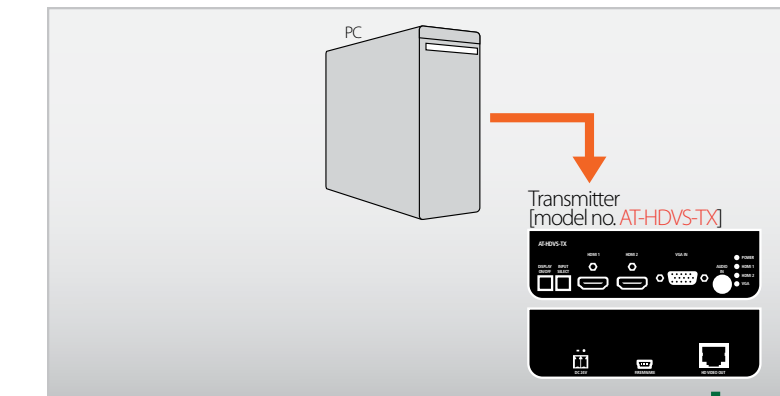

Lectern

Remote Location

Rack

Main Hall

Signals

- HDMI
- VGA
- Audio, S/PDIF, 2CH
- Control, RS-232, IR, TCP/IP
- HDBaseT