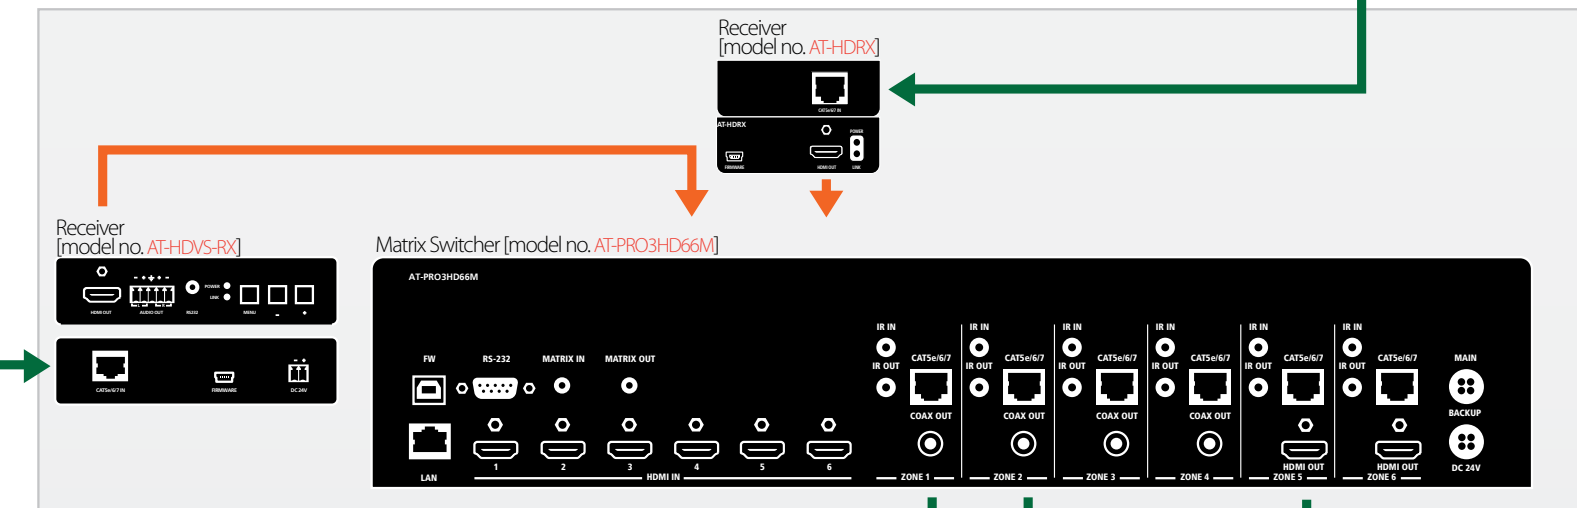

Lectern

Remote Location

Rack

Main Hall

Signals

- HDMI
- VGA
- Audio, S/PDIF, 2CH
- Control, RS-232, IR, TCP/IP
- HDBaseT