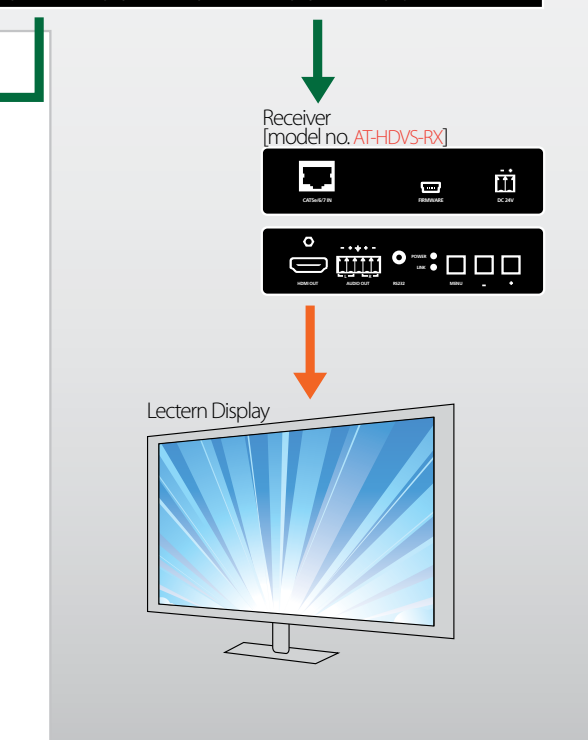

Lectern

Remote Location

Rack

Main Hall

Signals

- HDMI
- VGA
- Audio, S/PDIF, 2CH
- Control, RS-232, IR, TCP/IP
- HDBaseT