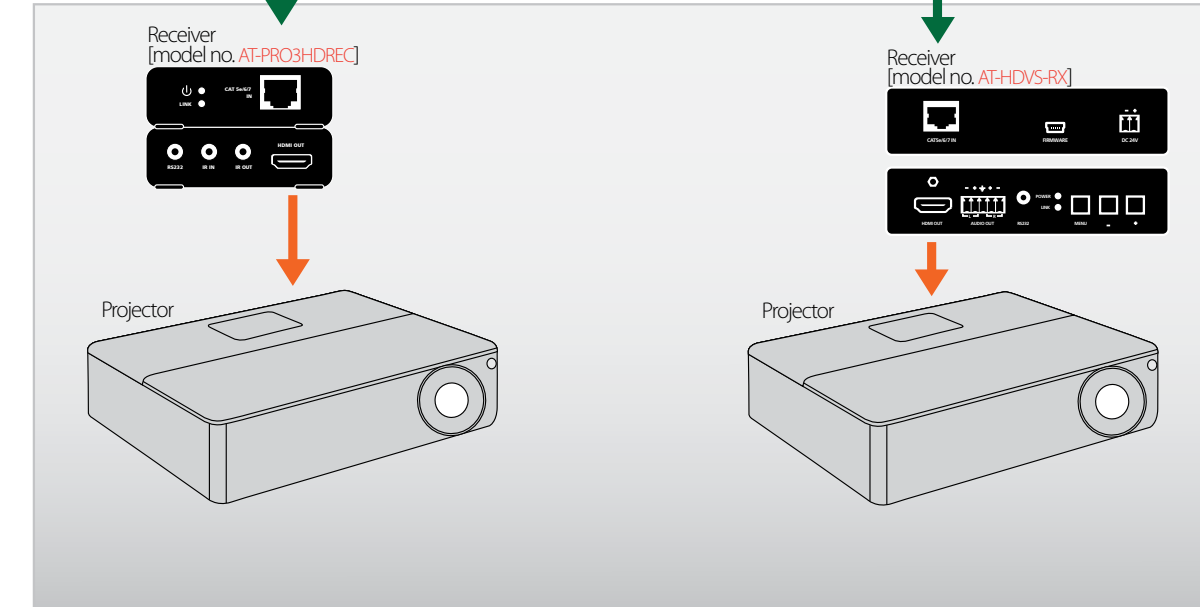

Lectern

Remote Location

Rack

Main Hall

Signals

- HDMI
- VGA
- Audio, S/PDIF, 2CH
- Control, RS-232, IR, TCP/IP
- HDBaseT