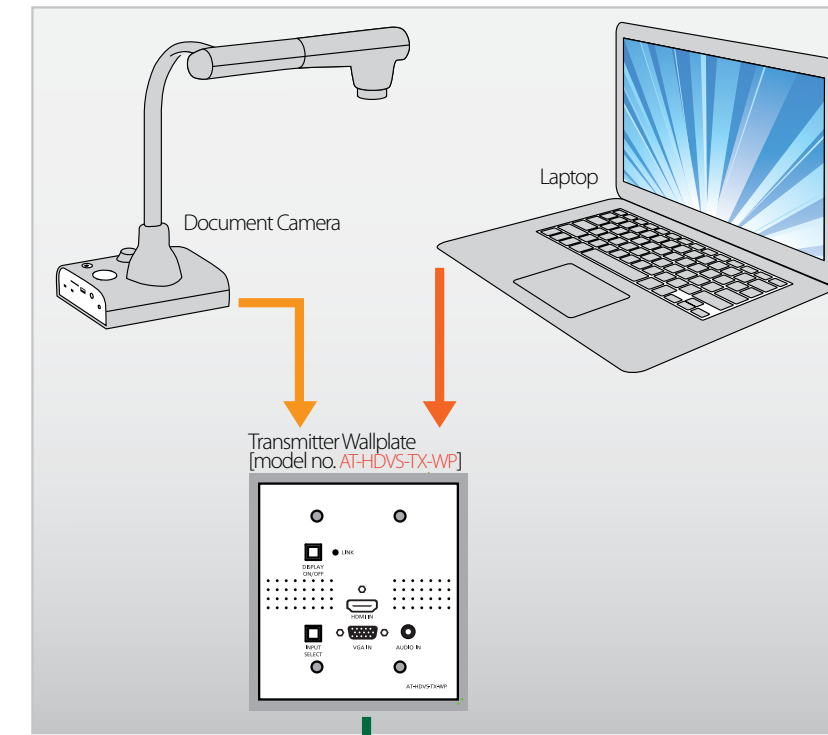

Atlona House of Worship Solutions

A collective, enhanced worship experience: congregations praise and celebrate on a grand scale.

“House of worship systems need to deliver high-impact images. Large rooms, long distances and tight budgets make that difficult. Atlona helps me bring it all together.”

Lectern

Remote Location

Rack

Main Hall

Signals

- HDMI
- VGA
- Audio, S/PDIF, 2CH
- Control, RS-232, IR, TCP/IP
- HDBaseT