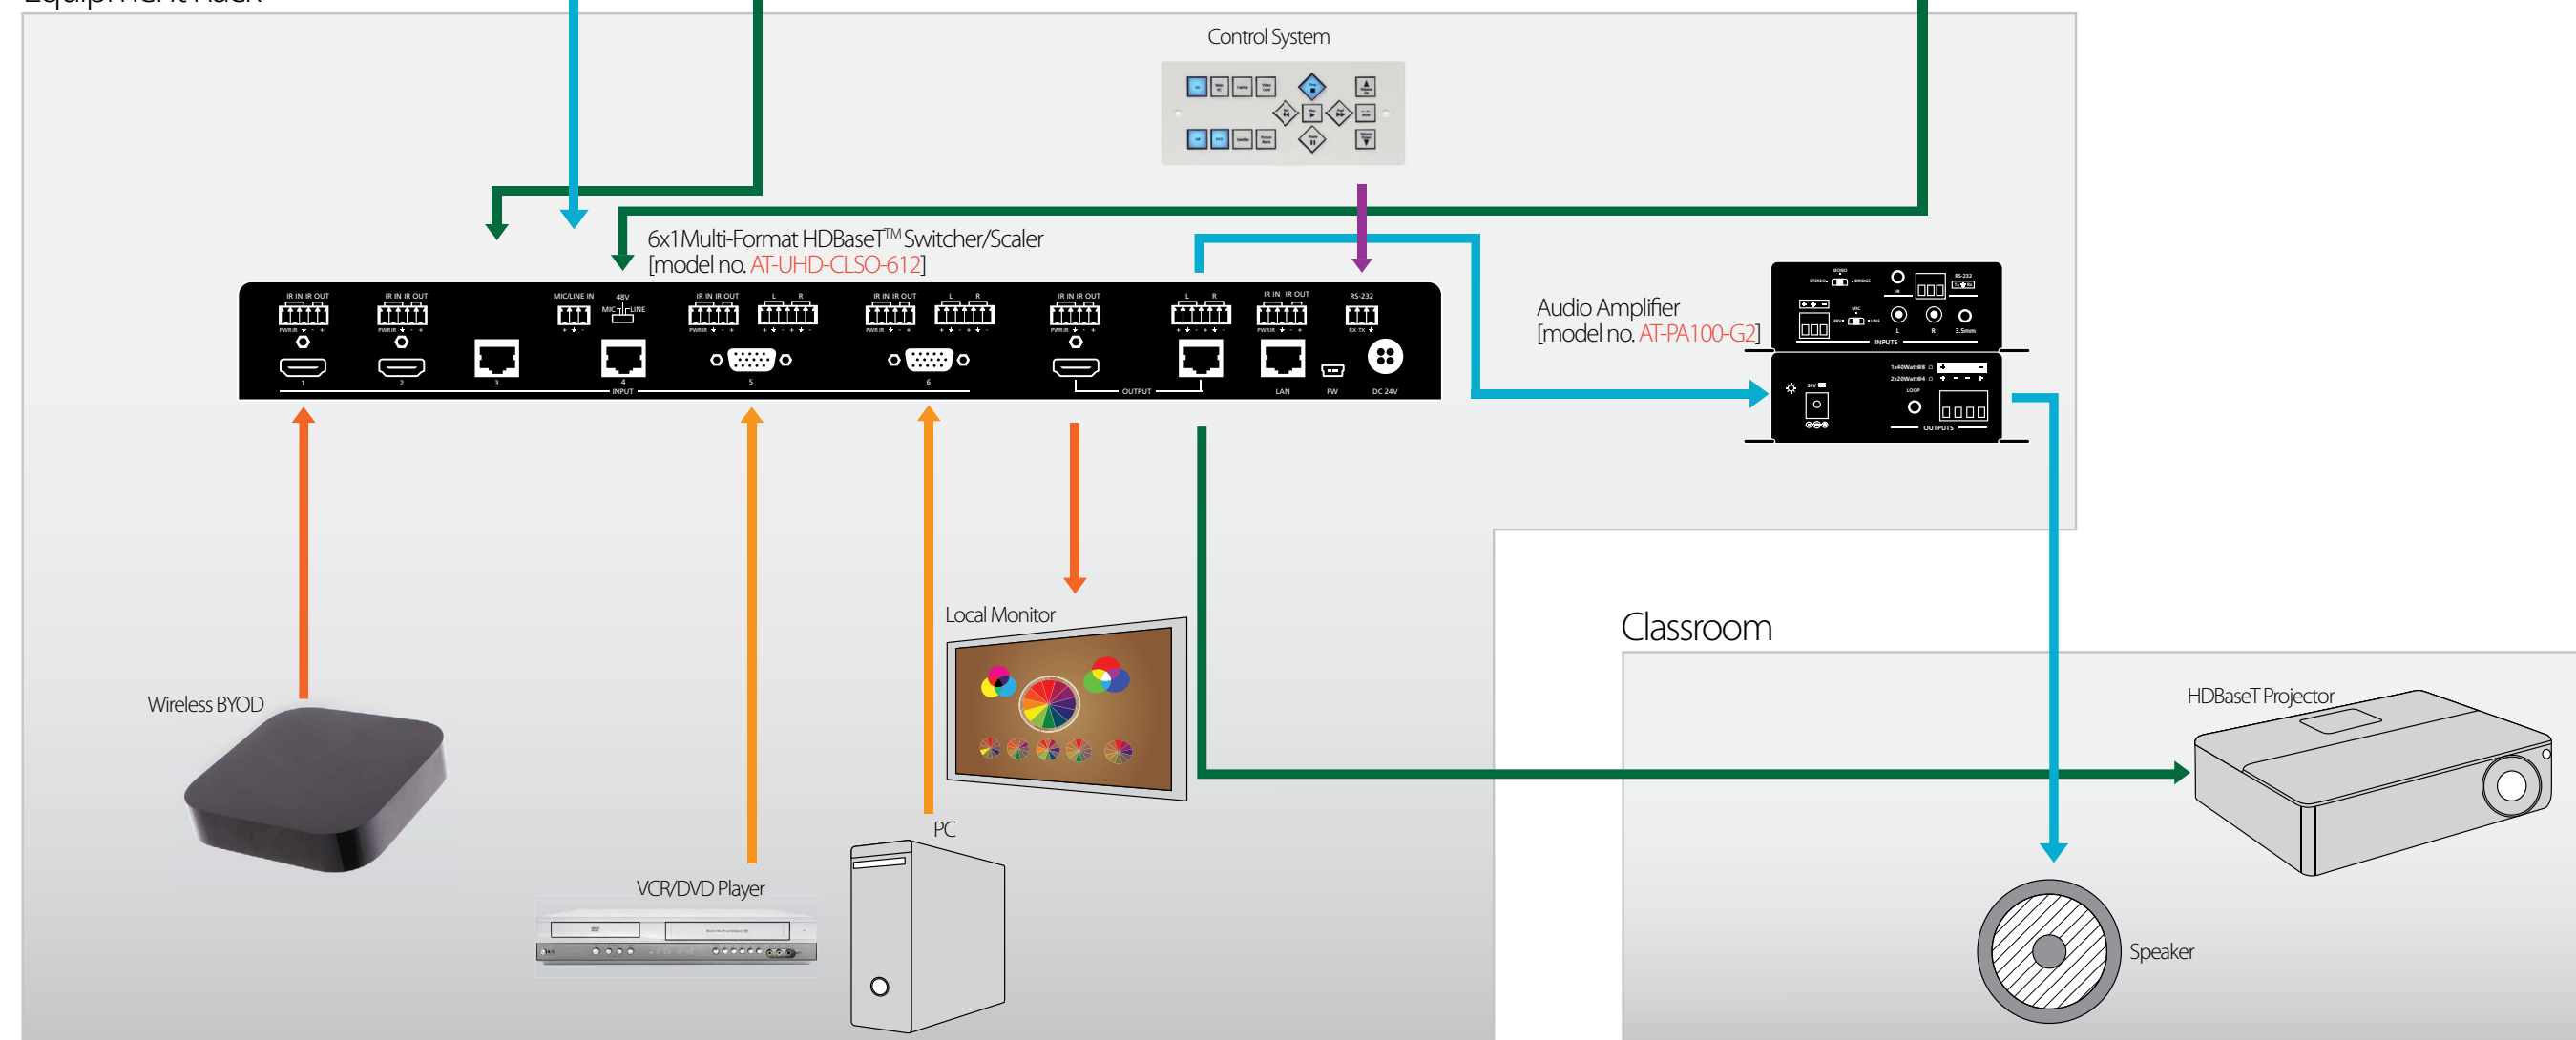

Atlona Classroom and Lecture Hall Solution

Communicate visually: educational AV calls for a collaborative learning environment with easily-operated multi-source, presentation systems.

“Even on a budget, I was able to get the teachers the AV system they needed to mate older analog equipment and new digital equipment and still keep my costs down.”

Lectern

Teacher's Desk

Equipment Rack

Signals

- HDMI
- VGA
- Audio, S/PDIF, 2CH
- Control, RS-232, IR, TCP/IP
- HDBaseT

web

Visit atlona.com for more complete product information, including our latest catalog, data sheets and specs.