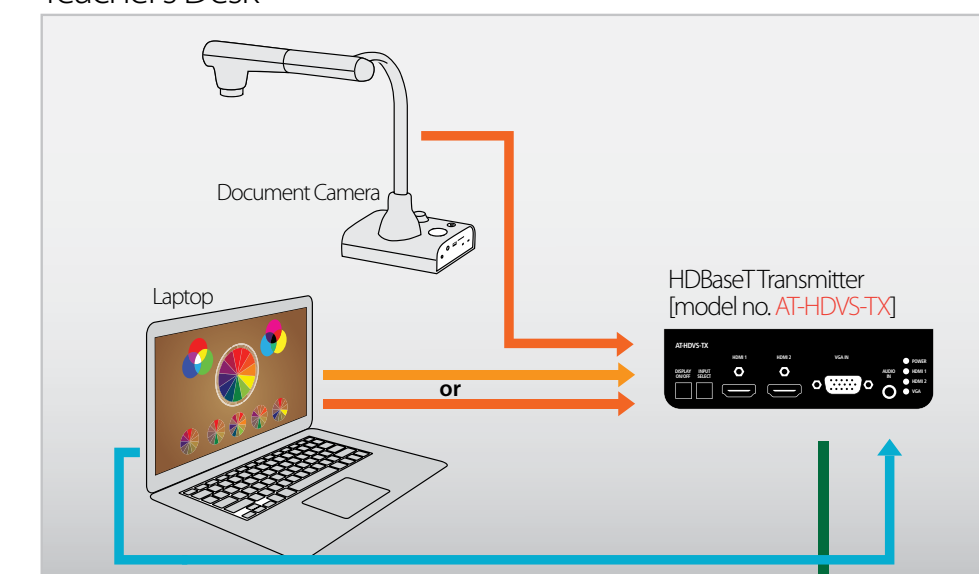

Atlona Classroom and Lecture Hall Solution

Communicate visually: educational AV calls for a collaborative learning environment with easily-operated multi-source, presentation systems.

“Even on a budget, I was able to get the teachers the AV system they needed to mate older analog equipment and new digital equipment and still keep my costs down.”

Lectern

Teacher's Desk

Equipment Rack

Signals

- HDMI
- VGA
- Audio, S/PDIF, 2CH
- Control, RS-232, IR, TCP/IP
- HDBaseT

web

Visit atlona.com for more complete product information, including our latest catalog, data sheets and specs.