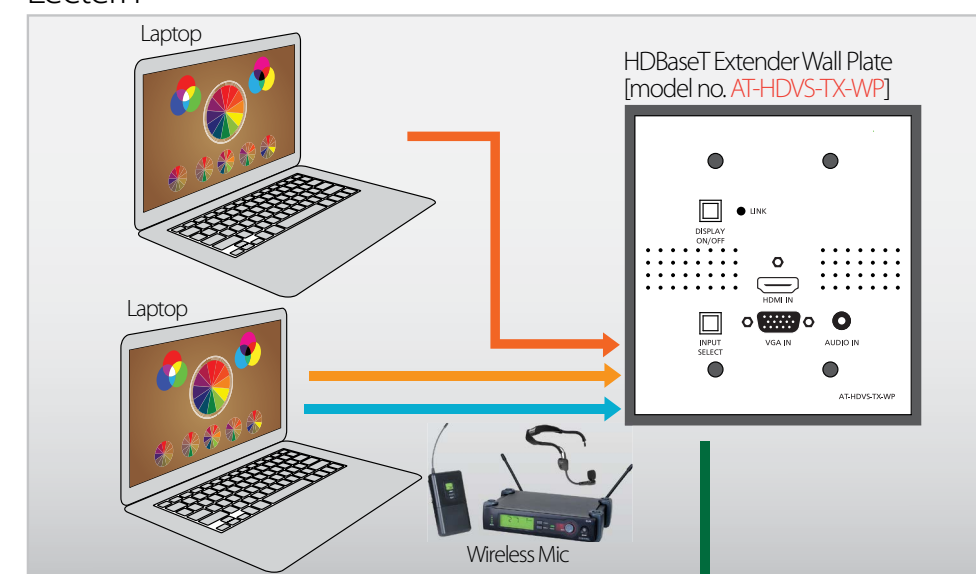

Atlona Classroom and Lecture Hall Solution

Communicate visually: educational AV calls for a collaborative learning environment with easily-operated multi-source, presentation systems.

“Even on a budget, I was able to get the teachers the AV system they needed to mate older analog equipment and new digital equipment and still keep my costs down.”

Lectern

Teacher's Desk

Equipment Rack

Signals

- HDMI
- VGA
- Audio, S/PDIF, 2CH
- Control, RS-232, IR, TCP/IP
- HDBaseT

web

Visit atlona.com for more complete product information, including our latest catalog, data sheets and specs.