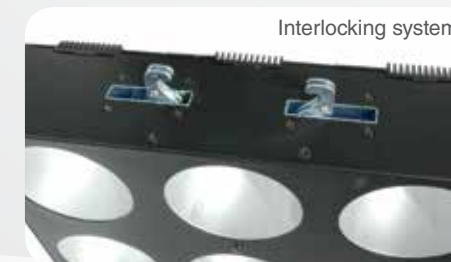

- DMX Channels: 2 or 5
- Light Source: 18 LEDs (UV) 1 W (350 mA), 50,000 hours
- Weight: 7.4 lb (3.4 kg)
- Size: 15.3 x 7.7 x 7.4 in (389 x 197 x 187 mm)

Removable barn doors

For complete specifications, visit ChauvetDJ.com

Core™ 3x3

Core™ 3x3 combines a pixel-mapping effect, blinder effect and a powerful LED wash. Powered by nine individually controllable tri-color (RGB) LEDs with chip-on-board (COB) technology, it utilizes a unique reflector cup to produce large pixels of light and create intriguing sweeping and chase effects. Easily combine multiple units using built-in coffin locks to construct an impressive array capable of large scale animations and chases.

Interlocking system

Core™ 3x1

Core™ 3x1 combines a pixel-mapping effect and a powerful linear wash light into one striking, multipurpose fixture. Powered by three individually controllable tri-color (RGB) LEDs with chip-on-board (COB) technology, it utilizes a unique reflector cup to produce large pixels of light and create intriguing sweeping and runway chase effects that become the core of your lighting display.