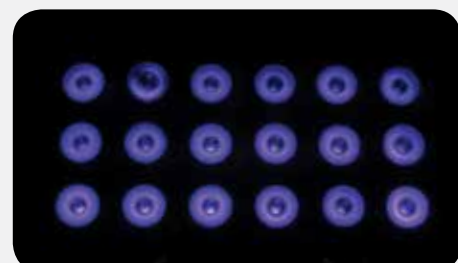

For complete specifications, visit ChauvetDJ.com