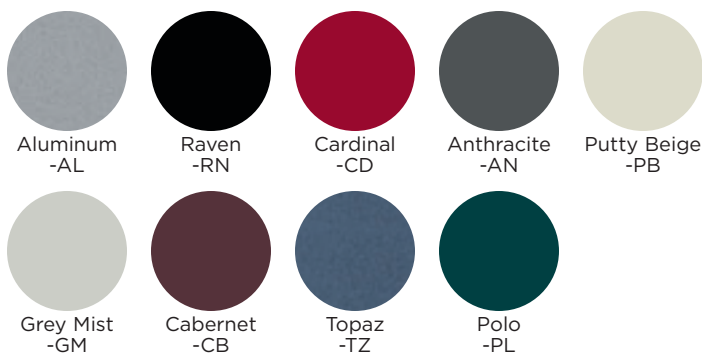

BRETFORD BASICS™

DURO SERIES BOOK & UTILITY TRUCK

L327 MOBILE BOOK & UTILITY TRUCK

L327-RN

FEATURES

- Extra deep shelves are ideal to transport big books, binders, files, boxes, and more, while convenient design allows the truck to be stored against the wall or a desk.
- Compact construction means the truck is able to ship via UPS, saving money on shipping costs for small orders.
- Three slanted, single sided shelf design is ideal for wall or desk-side storage.
- Easy grip rounded handles and quiet transportation on easy-rolling 4" "Quiet Glide" casters, two with locking brakes.
- Durable all-steel construction finished in nine powder paint options for years of reliable strength.
- Shelves are arc welded into place for maximum strength and minimal assembly, all you do is install the casters.
- Constructed from "prime" steel which has a 25% to 35% post-consumer recycled content. Truck is over 95% recyclable at the end of the product life cycle. All steel Bretford book trucks are certified to GREENGUARD Children & Schools Indoor Air Quality standards.

CARTON DIMENSIONS, COLOR & UPC CODE

28"l x 15-1/2"w x 40"d		
L327-AL	Aluminum (metallic)	0 96633 23857 6
L327-RN	Raven	0 96633 23864 4
L327-CD	Cardinal	0 96633 23860 6
L327-AN	Anthracite	0 96633 23858 3
L327-PB	Putty Beige	0 96633 23862 0
L327-GM	Grey Mist	0 96633 23861 3
L327-CB	Cabernet	0 96633 23859 0
L327-TZ	Topaz (metallic)	0 96633 23865 1
L327-PL	Polo	0 96633 23863 7