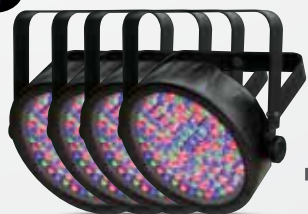

- DMX Channels: 3 or 7
- Light Source: 108 LEDs (36 red, 36 green, 36 blue) 0.25 W (20 mA), 100,000 hours
- Weight: 2.7 lb (1.2 kg)
- Size: 9.5 x 8.8 x 2.2 in (241 x 224 x 56 mm)

For complete specifications, visit ChauvetDJ.com

SlimPACK™ 56

SlimPACK™ 56 bundles several popular products into an easily transportable VIP Gear Bag, perfect for the mobile entertainer. This cost-saving bundle is the perfect starter package or a great addition to an existing lighting rig.

For complete specifications, visit ChauvetDJ.com

CHS-SP4 VIP Gear Bag

4 x SlimPAR™ 56

Obey™ 3

4 x DMX Cables

SlimPAR™ 38

SlimPAR™ 38 sports an ultra-slim casing that fits almost anywhere. This efficient LED wash light can be controlled in 3- or 7-channel DMX mode. Or, for effects on the fly, activate pulse effects at variable speed or built-in automated and sound-activated programs.

- DMX Channels: 3 or 7
- Light Source: 75 LEDs (25 red, 25 green, 25 blue) 0.25 W (20 mA), 100,000 hours
- Weight: 1.8 lb (0.8 kg)
- Size: 7.3 x 8.1 x 2.5 in (185 x 206 x 64 mm)

For complete specifications, visit ChauvetDJ.com