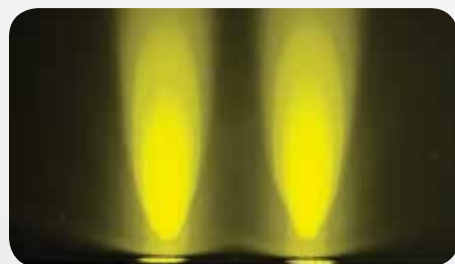

SlimPAR™ 56

SlimPAR™ 56 is an LED Par wash light in a sleek white or black housing. Powered by 108 red, green and blue LEDs, it blends into any décor with ease. Customize light shows in 3- or 7-channel DMX mode.

- DMX Channels: 3 or 7
- Light Source: 108 LEDs (36 red, 36 green, 36 blue) 0.25 W (20 mA), 100,000 hours
- Weight: 2.7 lb (1.2 kg)
- Size: 9.5 x 8.8 x 2.2 in (241 x 224 x 56 mm)

For complete specifications, visit ChauvetDJ.com