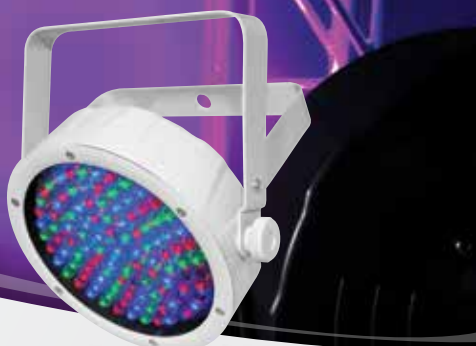

SlimPAR™ 56

SlimPAR™ 56 is an LED Par wash light in a sleek white or black housing. Powered by 108 red, green and blue LEDs, it blends into any décor with ease. Customize light shows in 3- or 7-channel DMX mode.

For complete specifications, visit ChauvetDJ.com

CHS-SP4 VIP Gear Bag

4 x SlimPAR™ 56

Obey™ 3

4 x DMX Cables

SlimPAR™ 38

SlimPAR™ 38 sports an ultra-slim casing that fits almost anywhere. This efficient LED wash light can be controlled in 3- or 7-channel DMX mode. Or, for effects on the fly, activate pulse effects at variable speed or built-in automated and sound-activated programs.

- DMX Channels: 3 or 7
- Light Source: 75 LEDs (25 red, 25 green, 25 blue) 0.25 W (20 mA), 100,000 hours
- Weight: 1.8 lb (0.8 kg)
- Size: 7.3 x 8.1 x 2.5 in (185 x 206 x 64 mm)

For complete specifications, visit ChauvetDJ.com

BRAND NEW COREbar™ 4

COREbar™ 4 is a complete, all-in-one mobile wash lighting solution. It produces a full spectrum of light with unsurpassed color mixing using chip-on-Board (COB) technology. Achieve total room or stage coverage with four individually adjustable heads and easily set up and tear down in minutes using the included tripod, footswitch and carry bags.