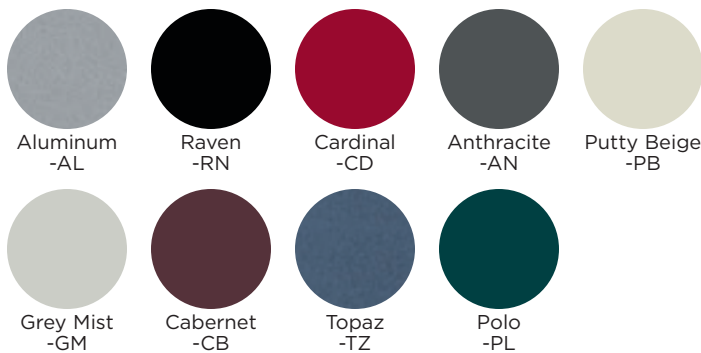

BRETFORD BASICS™

VOYAGER SERIES BOOK & UTILITY TRUCK

BOOVF21 MOBILE BOOK & UTILITY TRUCK

BOOVF21-PB

FEATURES

- Combination truck features two upper double sided shelves and a flat bottom shelf are ideal for transporting volumes of books, media and reference materials.
- Ideal for moving materials in libraries, media centers and reference centers with end panels perforated for added style.
- Easy grip rounded handles and quiet transportation on easy-rolling 5" "Quiet Glide" casters, two with locking brakes, to make it easy to turn and safely travel over thresholds and other obstacles.
- Sound damping materials under the shelves reduce shelf vibration and noise when empty.
- Durable all-steel construction finished in nine powder paint options for years of reliable strength.
- Shelves are arc welded into place for maximum strength and minimal assembly, all you do is install the casters.
- Constructed from "prime" steel which has a 25% to 35% post-consumer recycled content. Truck is over 95% recyclable at the end of the product life cycle. All steel Bretford book trucks are certified to GREENGUARD Children & Schools Indoor Air Quality standards.

CARTON DIMENSIONS, COLOR & UPC CODE

Carton Dimensions: 39"w x 19-3/4"d x 39"h		
BOOVF21-AL	Aluminum (metallic)	0 96633 33569 5
BOOVF21-RN	Raven	0 96633 33580 0
BOOVF21-CD	Cardinal	0 96633 33572 5
BOOVF21-AN	Anthracite	0 96633 33570 1
BOOVF21-PB	Putty Beige	0 96633 33578 7
BOOVF21-GM	Grey Mist	0 96633 33577 0
BOOVF21-CB	Cabernet	0 96633 33571 8
BOOVF21-TZ	Topaz (metallic)	0 96633 33581 7
BOOVF21-PL	Polo	0 96633 33579 4