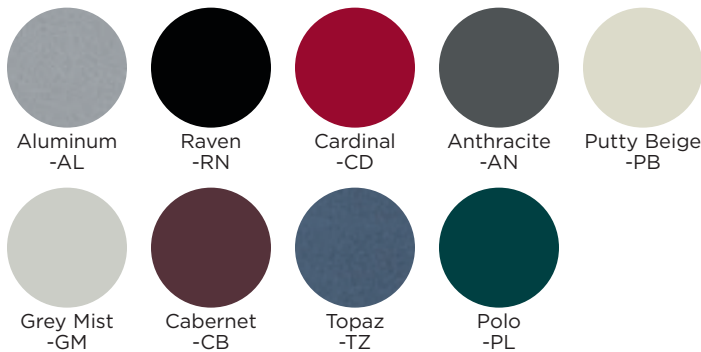

BRETFORD BASICS™

DURO SERIES BOOK & UTILITY TRUCK

L33017 MOBILE BOOK & UTILITY TRUCK

L33017-PL

FEATURES

- Extra deep shelves are ideal to transport big books, binders, files, and more, while the thin profile allows the truck to be stored at the end of a shelving row or against a wall or desk.
- Compact construction means the truck is able to ship via UPS, saving money on shipping costs for small orders.
- Three slanted, single sided shelf design is ideal for wall or desk-side storage.
- Easy grip rounded handles and quiet transportation on easy-rolling 4" "Quiet Glide" casters, two with locking brakes.
- Durable all-steel construction finished in nine powder paint options for years of reliable strength.
- Shelves are arc welded into place for maximum strength and minimal assembly, all you do is install the casters.
- Constructed from "prime" steel which has a 25% to 35% post-consumer recycled content. Truck is over 95% recyclable at the end of the product life cycle. All steel Bretford book trucks are certified to GREENGUARD Children & Schools Indoor Air Quality standards.

CARTON DIMENSIONS, COLOR & UPC CODE

Model	Color	UPC Code
L33017-AL	Aluminum (metallic)	0 96633 23045 7
L33017-RN	Raven	0 96633 17811 7
L33017-CD	Cardinal	0 96633 19721 7
L33017-AN	Anthracite	0 96633 23033 4
L33017-PB	Putty Beige	0 96633 17512 3
L33017-GM	Grey Mist	0 96633 17776 9
L33017-CB	Cabernet	0 96633 21632 1
L33017-TZ	Topaz (metallic)	0 96633 21630 7
L33017-PL	Polo	0 96633 21631 4