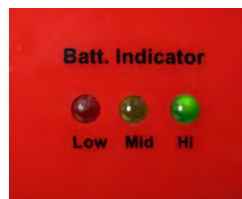

S600.....\$104.00

New!

Safety Strobe Megaphone Model S604

Emergency flashing strobe light; flashlight illuminates from bell; record-and-play feature; talk, siren, and whistle functions; 10 watts; effective range of up to 100 yards; wrist strap; requires 8 AA batteries, lasts 30 hours continuously.

S604.....\$216.00

Mity-Meg 15 - Model S601

15 watts; effective range of up to 900 yards; requires 8 AA batteries; lasts 18 hours continuously; adjustable volume.

S601.....\$144.00

Megaphone Carry Bag

Keep your megaphone clean & dry. Great for storage and transportation. Convenient and easy-to-carry. Rugged weather resistant nylon, zipper top, carrying handle and shoulder strap. 9" dia x 14"L. Black. 1 year warranty. Cardholder for identification.

S1945 \$41.00

Learn More

THESE FEATURES AVAILABLE ON THE S601, S602, S602M, AND S604 ONLY

NEW BATTERY INDICATOR LIGHTS- LOW, MID, HI

NEW EASY TO USE BATTERY CARTRIDGE

NEW VOLUME/GAIN CONTROL INSIDE THE COVER FOR MORE SOUND CONTROL