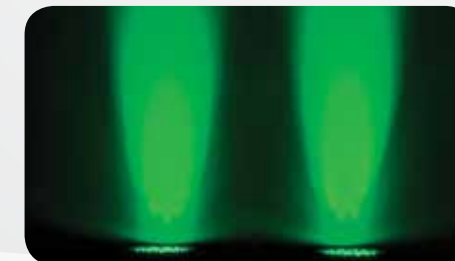

SlimPAR™ 64

SlimPAR™ 64 houses 180 red, green and blue LEDs in a slim casing that fits almost anywhere. This efficient wash light is controllable in 3- or 7-channel DMX mode. Or for use on the fly, activate pulse effects at variable speed or built-in automated and sound-activated programs. For added convenience, it offers static colors and RGB color mixing with or without DMX control, while built-in power linking simplifies setup and tear down.

- DMX Channels: 3 or 7
- Light Source: 180 LEDs (60 red, 60 green, 60 blue) 0.25 W (20 mA), 100,000 hours
- Weight: 2.8 lb (1.3 kg)
- Size: 9.7 x 11.1 x 2.5 in (246 x 282 x 64 mm)