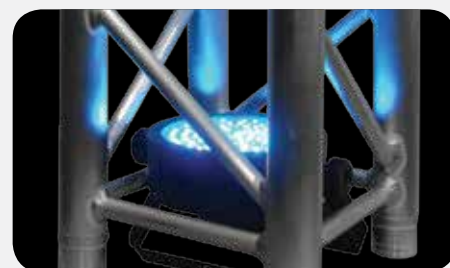

EZpar™ 64 RGBA

EZpar™ 64 RGBA is a battery-powered wash light designed to speed setup and free the mobile entertainer from the hassle of running cables. The rechargeable lithium-ion battery lasts up to 20 hours on a single charge and powers all 180 red, green, blue and amber LEDs to deliver stunning colors.

- DMX Channels: 4 or 8
- Light Source: 180 LEDs (45 red, 45 green, 45 blue, 45 amber) 0.25 W (20 mA), 100,000 hours
- Weight: 4 lb (1.9 kg)
- Size: 10.8 x 10.8 x 2.6 in (276 x 275 x 66 mm)

For complete specifications, visit ChauvetDJ.com

EZpar™ 56 BRAND NEW

EZpar™ 56 is a battery-powered wash light designed to speed the setup process by freeing the mobile entertainer from the hassle of running cables. The rechargeable lithium-ion battery lasts up to 20 hours on a single charge and powers all 108 red, green, and blue LEDs to deliver stunning colors. Built-in automated and sound-activated programs are accessible using the included IRC remote and in DMX or master/slave mode.

SlimPAR™ 64

SlimPAR™ 64 houses 180 red, green and blue LEDs in a slim casing that fits almost anywhere. This efficient wash light is controllable in 3- or 7-channel DMX mode. Or for use on the fly, activate pulse effects at variable speed or built-in automated and sound-activated programs. For added convenience, it offers static colors and RGB color mixing with or without DMX control, while built-in power linking simplifies setup and tear down.