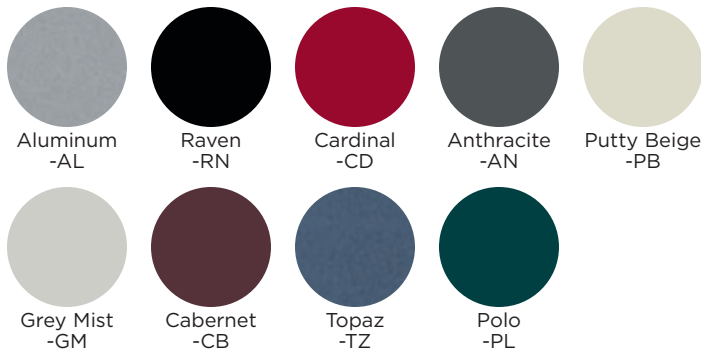

BRETFORD BASICS™

VOYAGER SERIES BOOK & UTILITY TRUCK

BOO317 MOBILE BOOK & UTILITY TRUCK

BOO317-CD

FEATURES

- Extra deep shelves are ideal to transport big books, binders, files, and more, while the thin profile allows the truck to be stored at the end of a shelving row or against a wall or desk.
- Compact construction means the truck is able to ship via UPS, saving money on shipping costs for small orders. Three slanted, single sided shelf design is ideal for wall or desk-side storage and end panels are perforated for added style.
- Easy grip rounded handles and quiet transportation on easy-rolling 5" "Quiet Glide" casters, two with locking brakes, to make it easy to turn and safely travel over thresholds and other obstacles.
- Sound damping materials under the shelves reduce shelf vibration and noise when empty.
- Durable all-steel construction finished in nine powder paint options for years of reliable strength and shelves are arc welded into place for maximum strength and minimal assembly, all you do is install the casters.
- Constructed from "prime" steel which has a 25% to 35% post-consumer recycled content. Truck is over 95% recyclable at the end of the product life cycle. All steel Bretford book trucks are certified to GREENGUARD Children & Schools Indoor Air Quality standards.

CARTON DIMENSIONS, COLOR & UPC CODE

19-1/4"l x 15-1/4"w x 41"d		
BOO317-AL	Aluminum (metallic)	0 96633 24961 9
BOO317-RN	Raven	0 96633 24965 7
BOO317-CD	Cardinal	0 96633 24927 5
BOO317-AN	Anthracite	0 96633 24962 6
BOO317-PB	Putty Beige	0 96633 24966 4
BOO317-GM	Grey Mist	0 96633 24964 0
BOO317-CB	Cabernet	0 96633 24963 3
BOO317-TZ	Topaz (metallic)	0 96633 24968 8
BOO317-PL	Polo	0 96633 24967 1