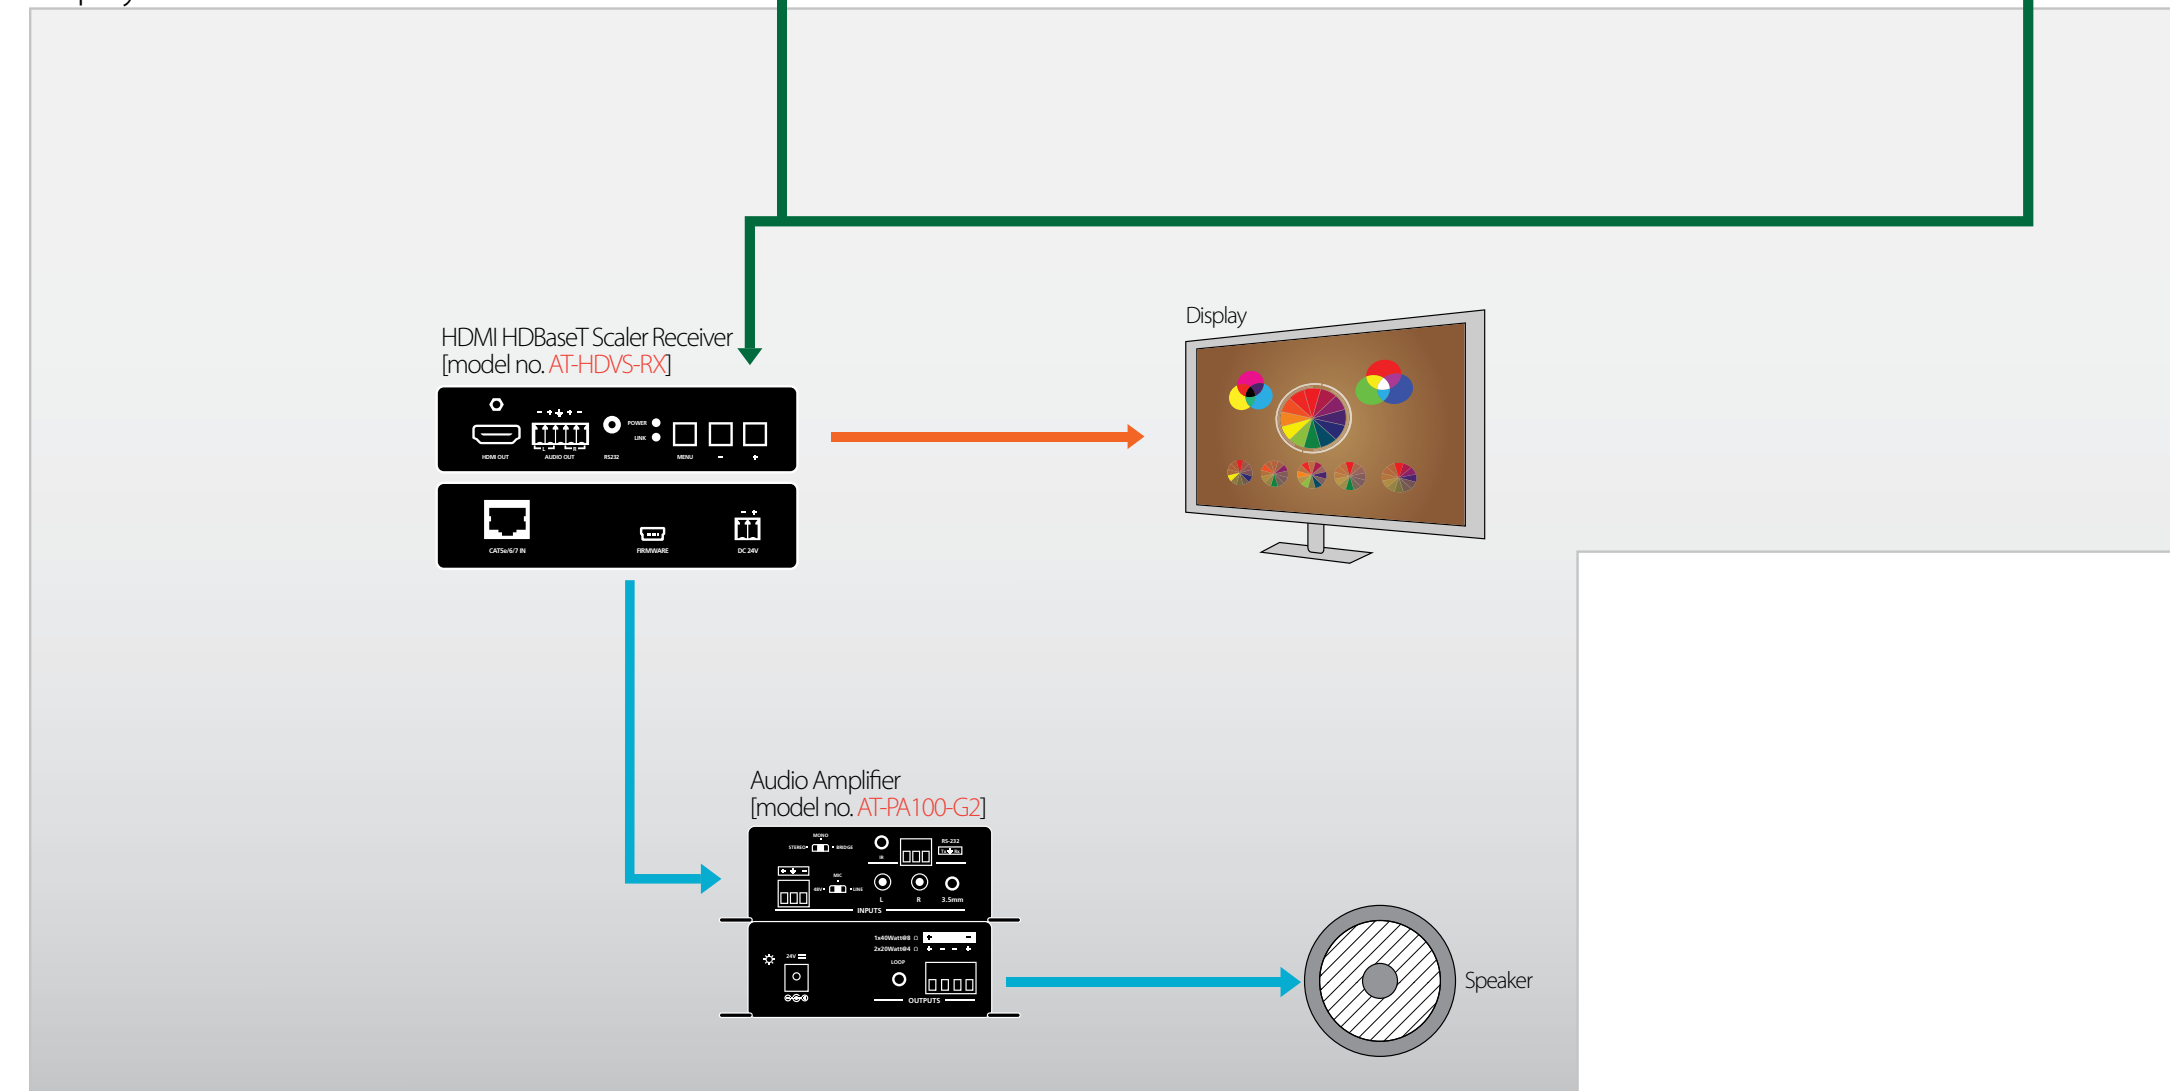

Atlona Huddle Room Solution

Personal to Small Group telepresence that demand video, presentation and teleconferencing technology equal to today's media-driven business.

Huddle Room Table

Huddle Room Table

or

Display Area

Signals

- HDMI
- VGA
- Audio, S/PDIF, 2CH
- Control, RS-232, IR, TCP/IP
- HDBaseT