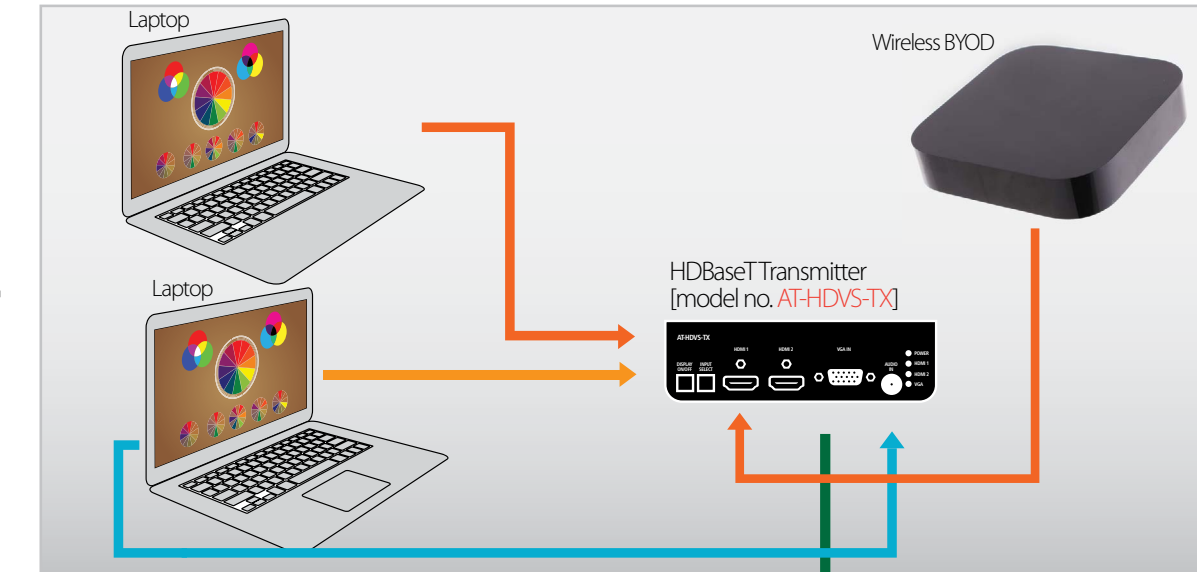

Atlona Huddle Room Solution

Personal to Small Group telepresence that demand video, presentation and teleconferencing technology equal to today's media-driven business.

Huddle Room Table

Huddle Room Table

or

Display Area

Signals

- HDMI
- VGA
- Audio, S/PDIF, 2CH
- Control, RS-232, IR, TCP/IP
- HDBaseT