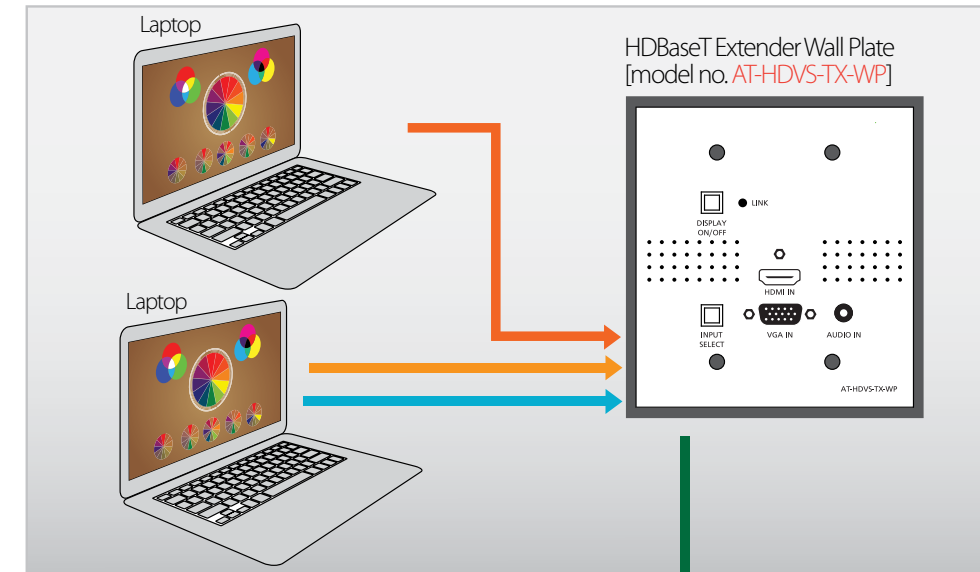

Atlona Huddle Room Solution

Personal to Small Group telepresence that demand video, presentation and teleconferencing technology equal to today's media-driven business.

Huddle Room Table

Huddle Room Table

or

Display Area

Signals

- HDMI
- VGA
- Audio, S/PDIF, 2CH
- Control, RS-232, IR, TCP/IP
- HDBaseT