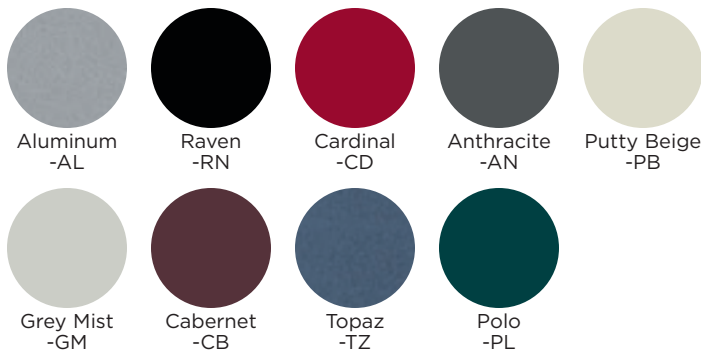

BRETFORD BASICS™

VOYAGER SERIES BOOK & UTILITY TRUCK

BOOF7 UPS BOOK & UTILITY TRUCK

BOOF7-GM

FEATURES

- Features two flat shelves that support media, large books, equipment, small bankers boxes, and more, and ideal for desk side use in a school, library, or office space.
- Compact construction means the truck is able to ship via UPS, saving money on shipping costs for small orders and end panels are perforated for added style.
- Easy grip rounded handles and quiet transportation on easy-rolling 5" "Quiet Glide" casters, two with locking brakes, to make it easy to turn and safely travel over thresholds and other obstacles.
- Sound damping materials under the shelves reduce shelf vibration and noise when empty.
- Durable all-steel construction finished in nine powder paint options for years of reliable strength. Shelves are arc welded into place for maximum strength and minimal assembly, all you do is install the casters.
- Constructed from "prime" steel which has a 25% to 35% post-consumer recycled content. Truck is over 95% recyclable at the end of the product life cycle. All steel Bretford book trucks are certified to GREENGUARD Children & Schools Indoor Air Quality standards.

CARTON DIMENSIONS, COLOR & UPC CODE

Carton Dimensions: 29-1/2" l x 20" w x 29-1/2" d

BOOF7-AL	Aluminum (metallic)	0 96633 28793 2
BOOF7-RN	Raven	0 96633 28797 0
BOOF7-CD	Cardinal	0 96633 28796 3
BOOF7-AN	Anthracite	0 96633 28794 9
BOOF7-PB	Putty Beige	0 96633 28798 7
BOOF7-GM	Grey Mist	0 96633 28800 7
BOOF7-CB	Cabernet	0 96633 28795 6
BOOF7-TZ	Topaz (metallic)	0 96633 28801 4
BOOF7-PL	Polo	0 96633 28799 4