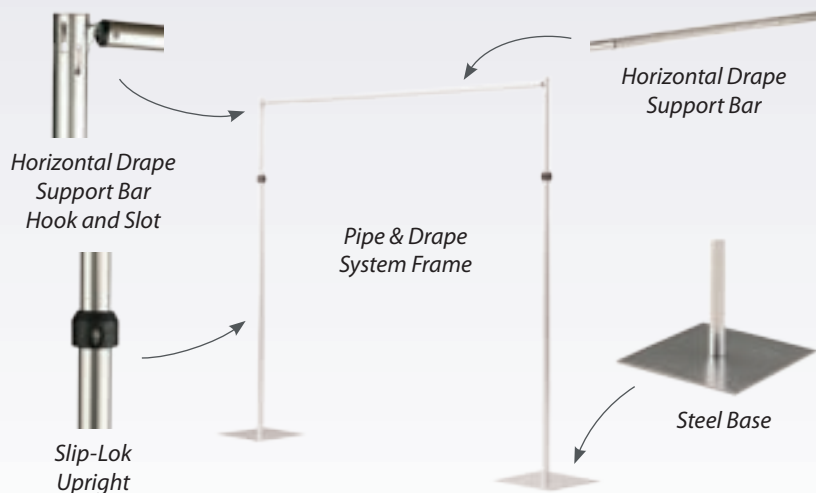

PIPE AND DRAPE RUNOFFS

This universal portable Pipe & Drape Runoff (PDR) system can extend the theatre-like appearance of a Cinefold, Truss-Style Cinefold or Ultimate Folding Screen Dress Kit on either side of your screen. This free-standing modular system can be assembled in minutes to virtually any size or configuration—without tools. Also suitable as a room divider or to mask unsightly areas.

COMPONENTS

Horizontal Drape Support—Infinitely adjustable, with preset positive locking stops—10' length, with stops at 6', 8' and 10'; 12' length, with stops at 7', 10' and 12'. Attaches to uprights with sturdy steel hook and slot.

3-Piece Upright—**NEW!** Extends from 7' to 17' to quickly and easily adjust your drapery to the height you want with minimal effort. Uses the same tough construction as other Draper uprights.

Slip-Lok Upright—Telescoping uprights are infinitely adjustable from minimum to maximum height settings. Friction lock bears virtually any weight, yet has fingertip release.

PIPER

Draper's Piper is a high-quality portable screen that's easy to carry and afford, and it's a breeze to set up. All you have to do is lift the upright, choose its height and raise the screen.

While others manufacture portable screens with damage-prone Mylar, Draper's high-quality, low-cost Piper has a tear-proof Matt White viewing surface, black borders and 30" of black "rise" below the image area.