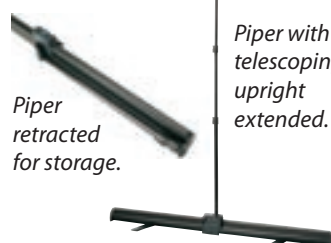

Piper retracted for storage.

Piper with telescoping upright extended.