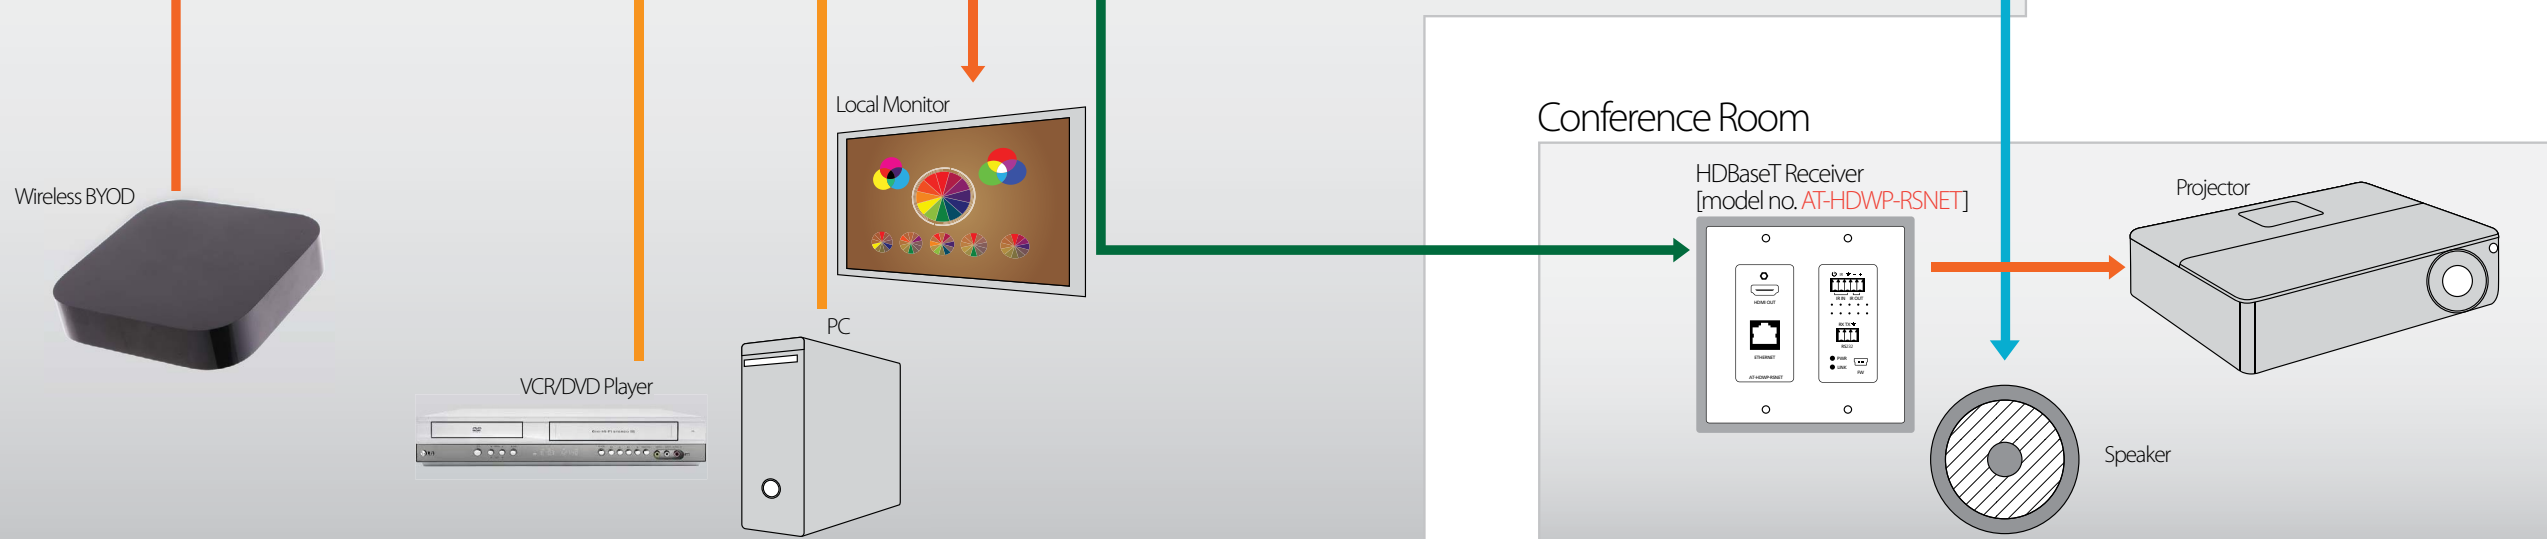

Atlona Conference and Boardroom Solution

Focus on the meeting, not the technology: corporate boardrooms demand presentation and teleconferencing technology equal to today's media-driven business.

“Someone finally gets it. A wall plate with HDMI and VGA, a reasonably priced matrix switcher, and simple control signal routing.”

TeleConference

Conference Table

Equipment Rack

- Signals
- HDMI
 - VGA
 - Audio, S/PDIF, 2CH
 - Control, RS-232, IR, TCP/IP
 - HDBaseT