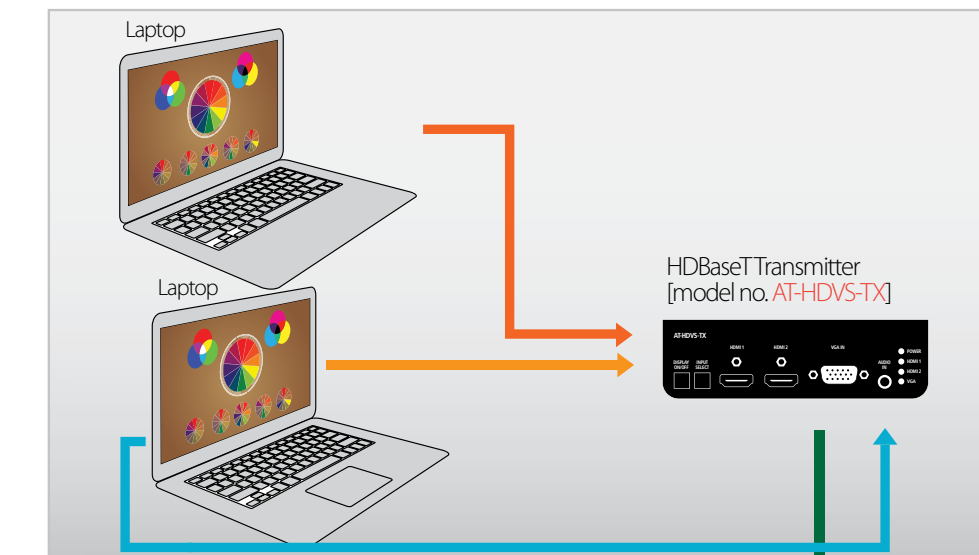

Atlona Conference and Boardroom Solution

Focus on the meeting, not the technology: corporate boardrooms demand presentation and teleconferencing technology equal to today's media-driven business.

“Someone finally gets it. A wall plate with HDMI and VGA, a reasonably priced matrix switcher, and simple control signal routing.”

TeleConference

Conference Table

Equipment Rack

- Signals
- HDMI
 - VGA
 - Audio, S/PDIF, 2CH
 - Control, RS-232, IR, TCP/IP
 - HDBaseT