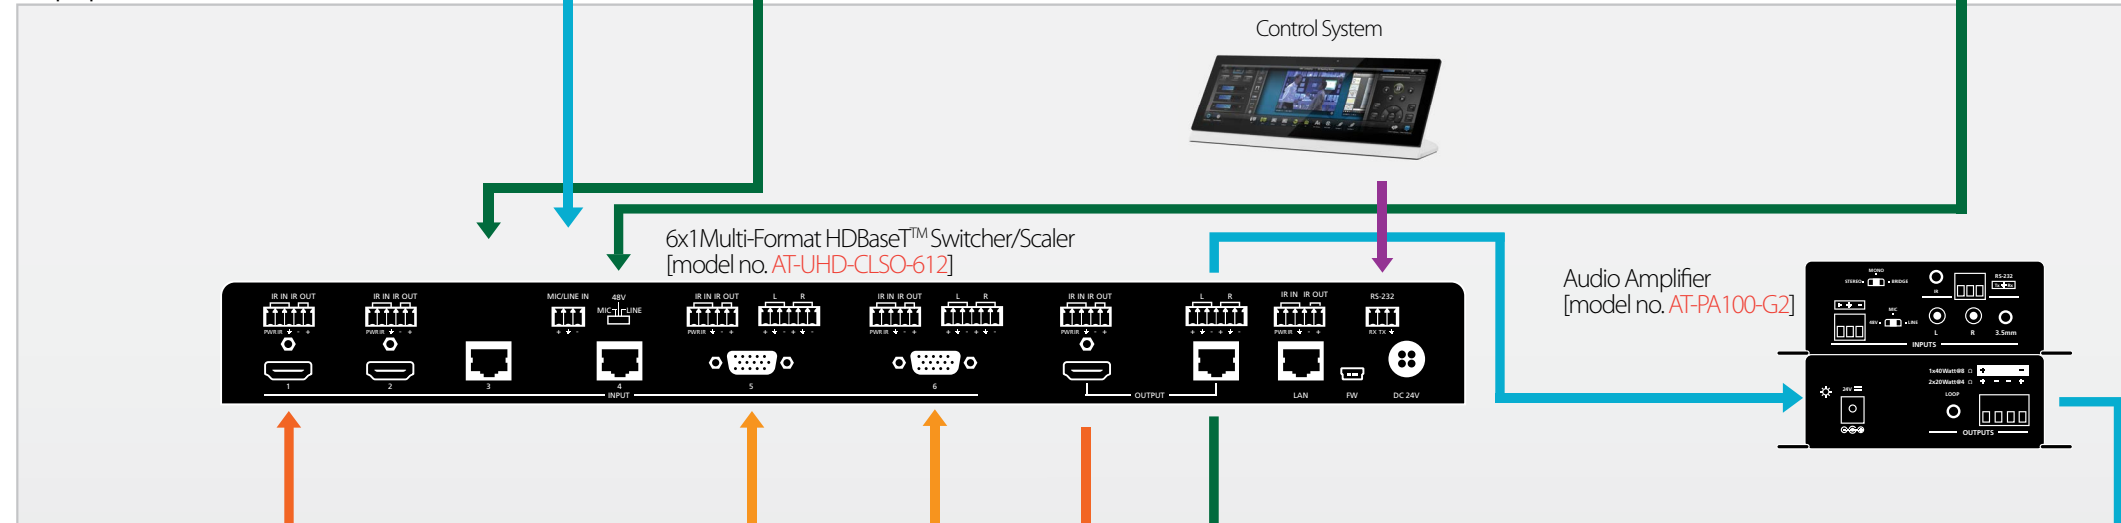

Atlona Conference and Boardroom Solution

Focus on the meeting, not the technology: corporate boardrooms demand presentation and teleconferencing technology equal to today's media-driven business.

“Someone finally gets it. A wall plate with HDMI and VGA, a reasonably priced matrix switcher, and simple control signal routing.”

TeleConference

Conference Table

Equipment Rack

- Signals
- HDMI
 - VGA
 - Audio, S/PDIF, 2CH
 - Control, RS-232, IR, TCP/IP
 - HDBaseT