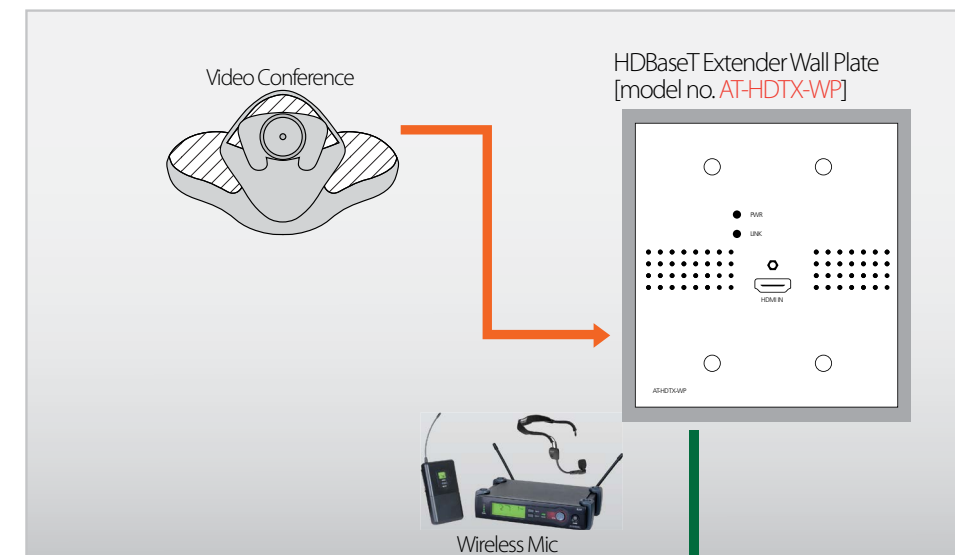

Atlona Conference and Boardroom Solution

Focus on the meeting, not the technology: corporate boardrooms demand presentation and teleconferencing technology equal to today's media-driven business.

“Someone finally gets it. A wall plate with HDMI and VGA, a reasonably priced matrix switcher, and simple control signal routing.”

TeleConference

Conference Table

Equipment Rack

- Signals
- HDMI
 - VGA
 - Audio, S/PDIF, 2CH
 - Control, RS-232, IR, TCP/IP
 - HDBaseT