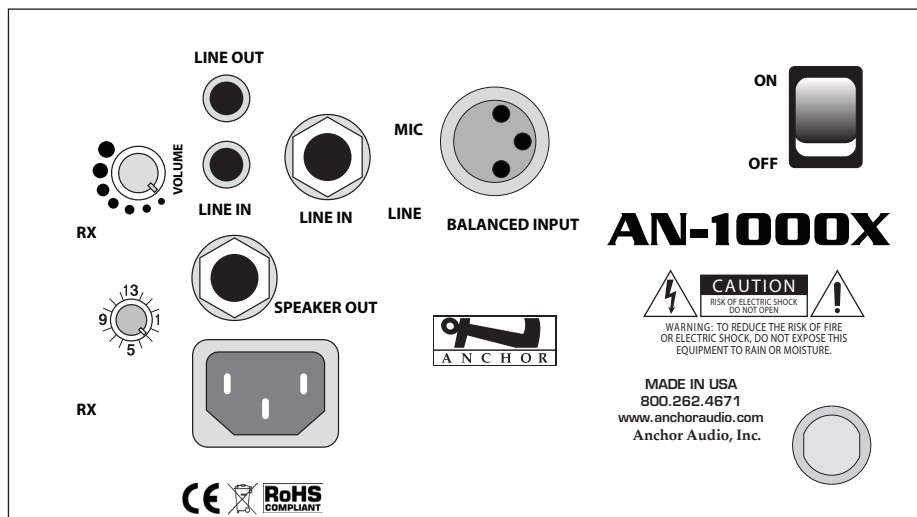

(AN-1000X Back Panel Shown)

Anchor Audio, Inc.
Portable Sound Systems • Carlsbad, California

800.262.4671
www.anchoraudio.com