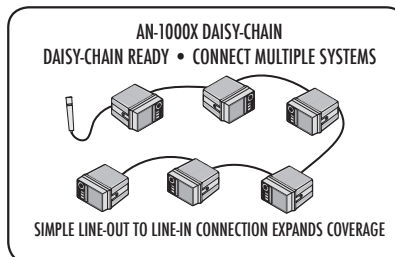

AN-1000X+

Speaker Monitor

- *50W Amplifier*
- *Reaches Crowds of 250+*
- *Bass and Treble Controls*
- *Magnetically Shielded Speaker*
- *Unit can be Mounted on a Wall, Ceiling or Speaker Stand.*
- *Weights just 9.5 lbs*

- Reach Crowds of 250+
- Bass & Treble Controls
- RCA & 1/4" Line Inputs
- MIC/LINE Configurable XLR Input
- Magnetically Shielded
- 220 Volt CE-Compliant Model
- Durable ABS Case - Black or White
- Speaker Output Drives Companion Speaker

The AN-1000X+ is the most versatile powered monitor on the market. You can add it to an A/V rack setup, use it as a studio monitor, install it in a trade show booth, or place it in the Captain's quarters on a US Navy warship to monitor activities in the intelligence room.