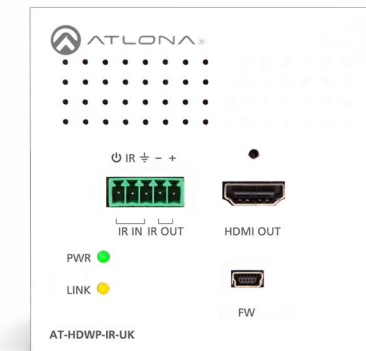

[model no. AT-HDWP-IR-UK Receiver]