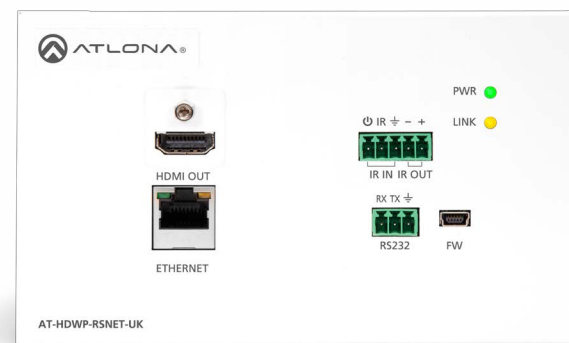

[model no. AT-HDWP-RSNET-UK Receiver]