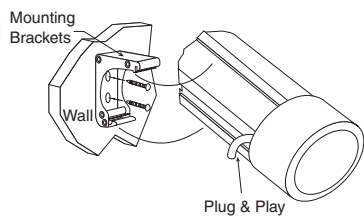

SALARA SERIES

YOU'VE NEVER SEEN A SCREEN LIKE THIS BEFORE

Built-in controller and IR receiver

Hand-held IR transmitter

FEATURES

- In the classroom or office, the Salara Series makes a design statement. The Salara's small, elliptical case and domed endcaps are finished in solid white. No need to hide it with extra carpentry work.
- Quick and easy installation—mounts to the wall with “floating” brackets which can be positioned along the back of the case. The result—the most attractive high-quality, lower-cost motorized screen you've ever seen.

Salara/Plug & Play™—Motorized screen with same viewing surface choices as the Salara (above). The difference: with the Salara/Plug & Play, you can have a remote controlled screen on your wall in 10 minutes—no electrician required. Its 10' IEC cord plugs into a socket in the back of the case and the other end into the nearest wall outlet. Salara/Plug & Play has a built-in controller and IR receiver, and comes with a hand-held IR transmitter. RS232 compatible.