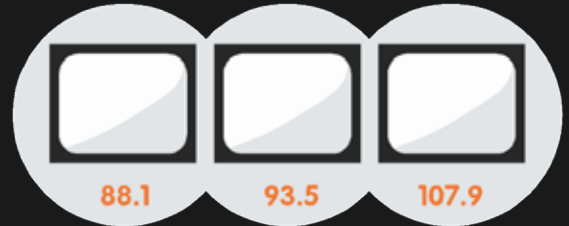

FM WIRELESS

The only digital input transmitter on the market - don't get stuck with expensive optical adapters. The Broadcastvision Entertainment FM Transmitter is the most universal entertainment solution available. With a transmission range of more than 25,000sq/ft, the FM transmitter provides high quality audio transmission for maximum reception. Broadcast audio wirelessly from a TV or any audio source with an audio output jack.

With the FM system from Broadcastvision Entertainment, users listen on their Walkman-style FM radios, FM enabled MP3 players/mobile phones or plug their headphones into our stationary receivers that are mounted on the cardio equipment. Choose between the feature-loaded 10-key receiver or our most popular receiver, the Retro.

uses any available radio frequencies
in your area 88.1-107.9

example