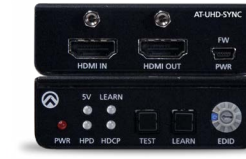

Kit Includes

PORTABLE HDMI Signal Generator [model no. AT-HD800]

HDMI EDID Recorder, Writer, and Hot Plug Simulator w/RS-232 Control [model no. AT-HDSync]

7-INCH PRO HD MONITOR w/HDMI, VGA and Component Inputs [model no. AT-DIS7-PROHD]

4-HOUR PORTABLE BATTERY for use w/AT-DIS7-PROHD [model no. AT-BAT-DIS7PRO]

CARRYING CASE

Atlona 7-Inch PRO HD Monitor w/HDMI, VGA and Component Inputs

AT-DIS7-PROHD

Our PROHD monitor displays video signals and test patterns for easy troubleshooting, and outputs audio from speakers. It emulates displays without actually using the display to confirm the proper operation of switching and cabling.

Atlona Advantages

VIDEO AND CABLE TESTING DISPLAYS signals with resolutions from 480i up to 1080p (640x480 to 1920x1200)

EASILY RACK-MOUNTABLE Installs permanently with optional rack mount

DISPLAYS COMPONENT SIGNALS with supplied break-out cable

AUDIO SPEAKERS to check for embedded audio

Related Products

Atlona 4-Hour Portable Battery [model no. AT-BAT-DIS7PRO]

Atlona 4K HDMI Emulator/Tester

AT-UHD-SYNC

The Atlona AT-UHD-SYNC is designed to analyze errors, identify issues and restore failed HDMI signals.