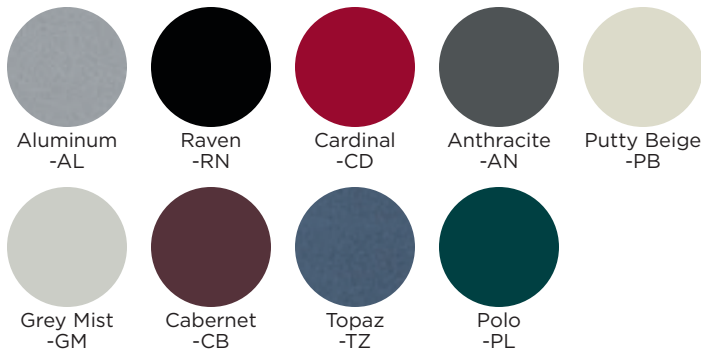

BRETFORD BASICS™

VOYAGER SERIES BOOK & UTILITY TRUCK

BOOFV12 MOBILE BOOK & UTILITY TRUCK

BOOFV12-CD

FEATURES

- Combination truck features upper flat shelf and two lower double sided shelves, which are ideal for using as a display or for transporting volumes of books, media and reference materials.
- Ideal for moving materials in libraries, media centers and reference centers with end panels perforated for added style.
- Easy grip rounded handles and quiet transportation on easy-rolling 5" "Quiet Glide" casters, two with locking brakes, to make it easy to turn and safely travel over thresholds and other obstacles.
- Sound damping materials under the shelves reduce shelf vibration and noise when empty.
- Durable all-steel construction finished in nine powder paint options for years of reliable strength.
- Shelves are arc welded into place for maximum strength and minimal assembly, all you do is install the casters.
- Constructed from "prime" steel which has a 25% to 35% post-consumer recycled content. Truck is over 95% recyclable at the end of the product life cycle. All steel Bretford book trucks are certified to GREENGUARD Children & Schools Indoor Air Quality standards.

CARTON DIMENSIONS, COLOR & UPC CODE

Carton Dimensions: 39" w x 19-3/4" d x 39" h

BOOFV12-AL	Aluminum (metallic)	0 96633 33585 5
BOOFV12-RN	Raven	0 96633 33596 1
BOOFV12-CD	Cardinal	0 96633 33588 6
BOOFV12-AN	Anthracite	0 96633 33586 2
BOOFV12-PB	Putty Beige	0 96633 33594 7
BOOFV12-GM	Grey Mist	0 96633 33593 0
BOOFV12-CB	Cabernet	0 96633 33587 9
BOOFV12-TZ	Topaz (metallic)	0 96633 33597 8
BOOFV12-PL	Polo	0 96633 33595 4