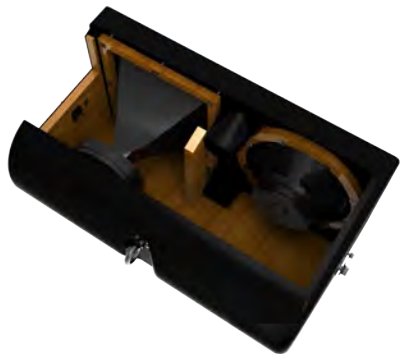

WET X 4-Part Enclosure Construction

WET X enclosures feature sturdy internal lateral bracing, 18mm marine grade plywood, integrated 1/2"-13 rigging points, a safety cable mounting point, and Community's 3-layer Weather-Stop™ grilles.

APPLICATIONS

- Themed entertainment
- Stadium Systems
- Outdoor Night Clubs
- Water parks
- Amusement parks
- Outdoor entertainment centers
- Cruise ships
- Music pavilions
- Musical fountains

FEATURES

- Greater flexibility, higher output, smaller size than WET II
- Attractive architectural enclosures
- Passive or biamp operation
- Included color-matched 304 stainless steel mounting bracket
- Composite marine ply core
- Solid bass, uncolored premium quality music reproduction for demanding environments