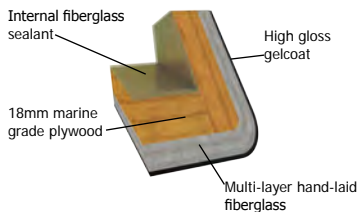

WET X 4-Part Enclosure Construction

WET X enclosures feature sturdy internal lateral bracing, 18mm marine grade plywood, integrated 1/2"-13 rigging points, a safety cable mounting point, and Community's 3-layer Weather-Stop™ grilles.

APPLICATIONS

- Themed entertainment
- Stadium Systems
- Outdoor Night Clubs
- Water parks
- Amusement parks
- Outdoor entertainment centers
- Cruise ships
- Music pavilions
- Musical fountains

FEATURES

- Greater flexibility, higher output, smaller size than WET II
- Attractive architectural enclosures
- Passive or biamp operation
- Included color-matched 304 stainless steel mounting bracket
- Composite marine ply core
- Solid bass, uncolored premium quality music reproduction for demanding environments