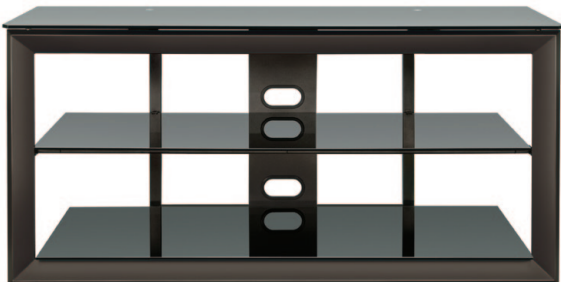

# PVS4257 Versatile Dark Pewter Finish A/V Furniture

**Bell'O**  
simply...beautiful®

## Features

- Modern picture frame front in a Dark Pewter finish
- Accommodates most flat panel TVs up to 55" (or up to 125 lbs.)
- Holds at least 4 audio/video components
- Perfect for a large soundbar or center channel speaker
- Sturdy scratch resistant, powder-coated Black metal frame
- Elegant Black tempered safety glass shelves
- Open architecture design provides ventilation for components
- CMS® Cable Management System hides and routes unsightly wires

## Specifications

TV Size	Up to 55"
# of Components	At least 4
Color	Dark Pewter
Cable Management System	Yes
UPC	748249042572
Container Quantity	504
Carton Weight	79.1 lbs. (35.9 kg)
Carton Dimensions	56.9" x 25.4" x 5.7"

## Dimensions

	Width	Height	Depth
Overall	52"	23.5"	17.75"
Top Shelf	52"	n/a	15"
Middle Shelf	46.75"	8"	14.63"
Bottom Shelf	46.75"	9"	15.38"

*All measurements are nominal usable space*