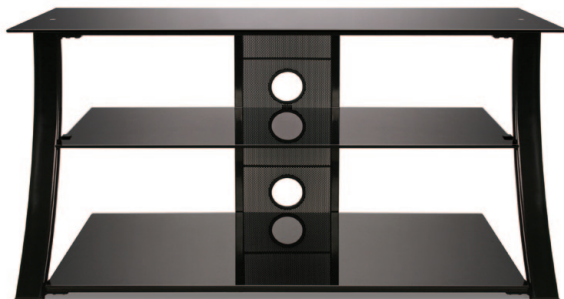

PVS4208HG High Gloss Black Flat Panel A/V Furniture

Bell'O
simply...beautiful

Features

- Sleek and modern curved front legs
- Accommodates most flat panel TVs up to 46" (or up to 125 lbs.)
- Holds up to 4 audio/video components
- Sturdy High Gloss Black scratch resistant, powder-coated metal frame
- Elegant Black tempered safety glass shelves
- Open architecture design provides ventilation for components
- CMS® Cable Management System hides and routes unsightly wires

Specifications

TV Size	Up to 46"
# of Components	Up to 4
Color	High Gloss Black
Cable Management System	Yes
UPC	748249542089
Container Quantity	630
Carton Weight	57.3 lbs. (26 kg)
Carton Dimensions	49.3" x 19.8" x 6"

Dimensions

	Width	Height	Depth
Overall	44"	22"	18"
Top Shelf	44"	n/a	15"
Middle Shelf	37.25"	8.75"	13"
Bottom Shelf	37.25"	10"	17"

All measurements are nominal usable space

Weight Capacities

	lbs.	kg
Top Shelf	125	56.7
Lower Shelves	50	22.7