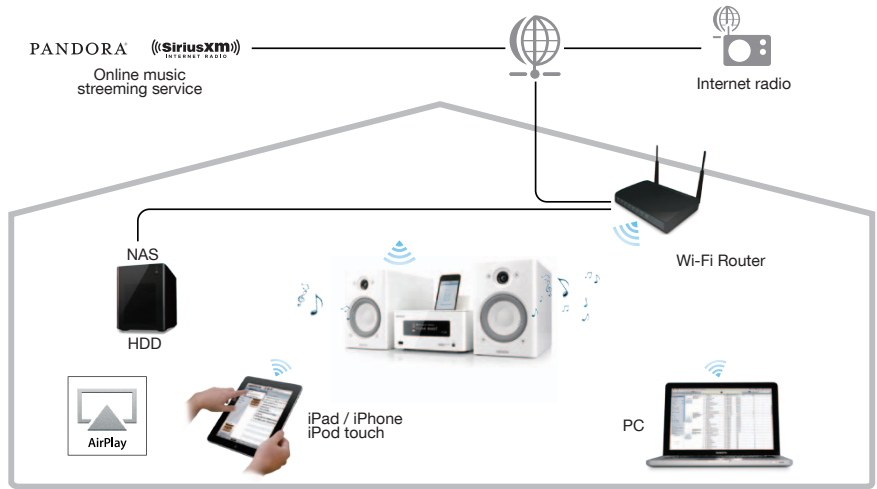

Denon Remote App

• Build-in Diversity Antenna (Wi-Fi), to enhance communication stability

The Diversity Antenna automatically switches to the more stable direction during wireless communication.

• Auto-standby, to minimize power consumption

When no signals or operations are detected for a certain period of time, the CEOL piccolo automatically switches to standby mode where power consumption is at its lowest level. Auto-standby ensures that electricity is not wasted.

CEOL piccolo automatically switches to standby mode where power consumption is at its lowest level. Auto-standby ensures that electricity is not wasted.

Other features

- S.D.B. (Super Dynamic Bass)
- Tone controls (Bass, Treble)
- Source Direct function
- Dimmer function
- Sleep timer, everyday alarm and once alarm

Main Specifications

DR-N5

Power output 65 W+65 W (4 ohms, 1 kHz, 0.7 T.H.D.)

Input/Output Terminal

Analog input	1
Digital optical input	1
Mono output (Subwoofer)	1
USB	1
Headphone	1
Network (Ethernet)	1
Dock connector	1

General

Power supply	AC 120 V, 60 Hz
Power consumption	55 W (Standby: 0.3 W)
Dimensions (W x H x D)	7 3/32" x 3 35/64" x 9 7/32"
	180 x 90 x 234 mm
Weight	4 lbs 14 oz, 2.2 kg

SC-N5

Type	2 way 2 speakers
Drivers	3-15/16" woofer 25/32" balance dome tweeter
Impedance	6 ohms
Dimensions (W x H x D)	5-1/8" x 7-9/32" x 8-5/8"
Weight	4lbs 6.55oz