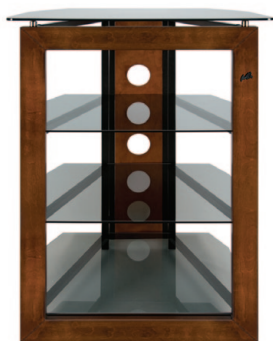

AT306 No Tools Assembly Solid Wood Front Frame A/V Tower

Bell'O
simply...beautiful®

No Tools Assembly

Features

- Tall design is perfect for bedroom or den
- Accommodates most flat panel TVs up to 32" (or up to 125 lbs.)
- Real wood front frame in a rich Caramel finish
- Sturdy Black scratch resistant, powder-coated metal frame
- Tinted tempered safety glass shelves hold up to 6 components
- CMS® Cable Management System hides and routes unsightly wires
- Open architecture design provides ventilation for components
- Assembles in minutes with no tools required

Specifications

TV Size	Up to 32"
# of Components	Up to 6
Color	Caramel
Cable Management System	Yes
UPC	748249103068
Container Quantity	480
Carton Weight	68.3 lbs. (31 kg)
Carton Dimensions	39.8" x 27.1" x 7.9"

Dimensions

	Width	Height	Depth
Overall	27"	35.88"	20"
Top Shelf	27"	n/a	20"
Upper Middle Shelf	18.88"	10.75"	17"
Lower & Bottom Shelf	18.88"	9.13"	17"

All measurements are nominal usable space

Weight Capacities