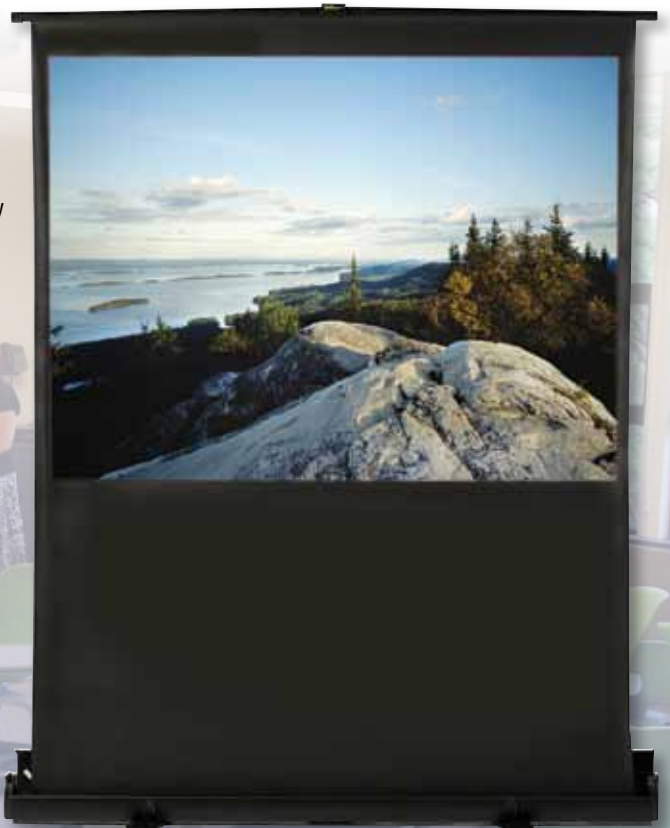

Buhl London Series Tabletop Projector Screen

- Tabletop portable screen
- Available in 4:3 and 16:9 formats
- Self-contained metal case w/carry handle
- 1" black border "Frames" image
- Black housing
- Easy setup and take-down mechanism

Format	Diagonal	Model #	Price
4:3	30" (18" x 24")	TT304	\$89.00
4:3	40" (24" x 32")	TT404	\$100.00
4:3	50" (30" x 40")	TT504	\$109.00
16:9	30" (15" X 26")	DT3016	\$89.00
16:9	40" (20" X 35")	DT4016	\$99.00
16:9	50" (25" X 44")	DT5016	\$109.00

Buhl Vienna Series Ultra-Portable Projection Screens

- Screen rises from case with retractable scissor arms for easy setup
- Swing out feet for stabilization
- Matte white screen fabric
- Quiet and smooth operation
- Strong extruding case with integrated carry handle
- Adopted air pressure spring and unique extension structure to allow screen stop at any desired level
- Durable for daily usage without color fading, deforming and still keep flat for optimum image quality

Viewing Area (H x W)	Adjustable bottom black border	Model #	Price
36" x 48", 60"	43"	AC-4836	\$205.00
48" x 64", 80"	31"	AC-6448	\$279.00
59" x 78", 100"	20"	AC-7858	\$329.00
30" x 53", 60"	42"	AC-5229	\$265.00
39" x 70", 80"	43"	AC-6839	\$295.00