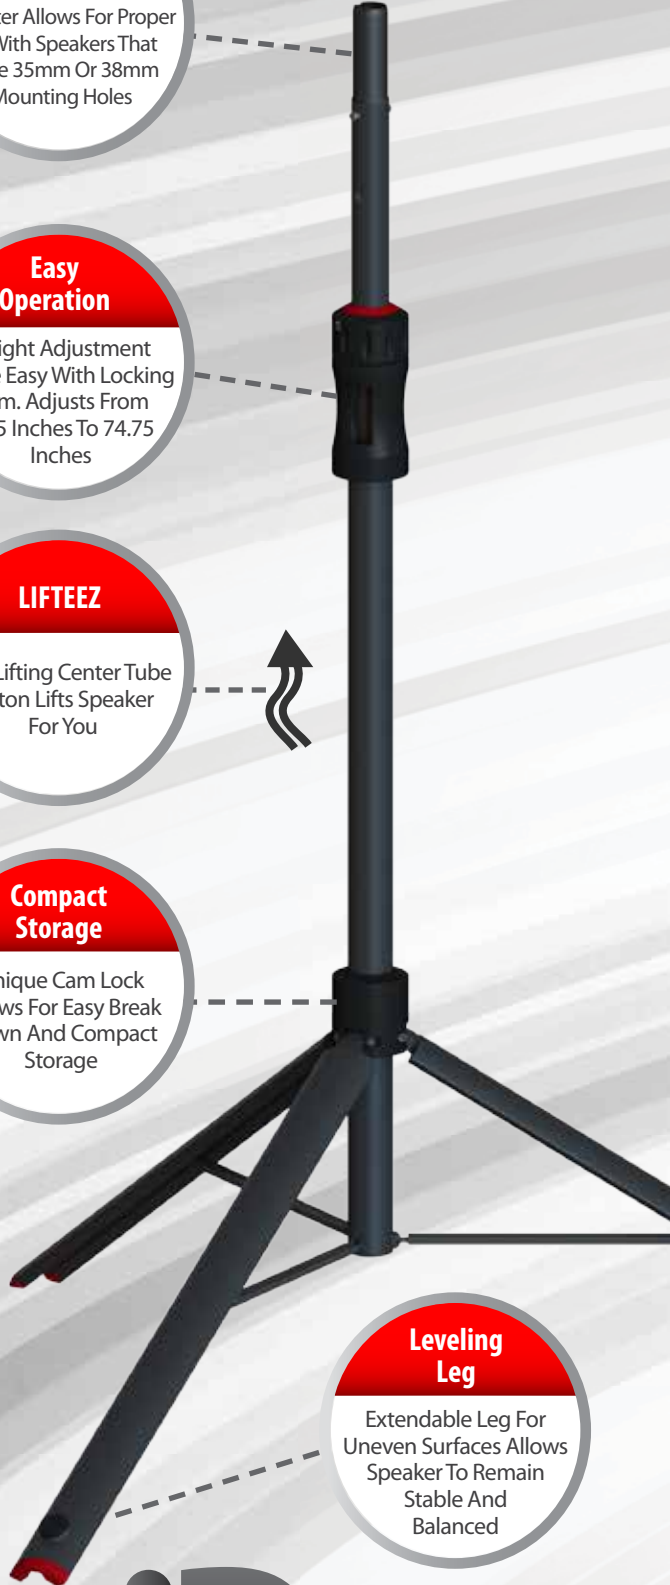

We support your music... literally.

**Speaker Mount**  
Adapter Allows For Proper Fit With Speakers That Have 35mm Or 38mm Mounting Holes

**Easy Operation**  
Height Adjustment Made Easy With Locking Cam. Adjusts From 53.5 Inches To 74.75 Inches

**LIFTEEZ**  
Self Lifting Center Tube Piston Lifts Speaker For You

**Compact Storage**  
Unique Cam Lock Allows For Easy Break Down And Compact Storage

**Carry Bag Included In Set**

**Leveling Leg**  
Extendable Leg For Uneven Surfaces Allows Speaker To Remain Stable And Balanced

# SPEAKER STAND

Available In Single Or Set

Min Height: 53.5 Inches / 1359 mm  
Max Height: 74.75 Inches / 1898 mm  
Base Diameter: 48 Inches / 1219 mm

GFW-ID-SPKR  
GFW-ID-SPKRSET

Multiple Patents Pending