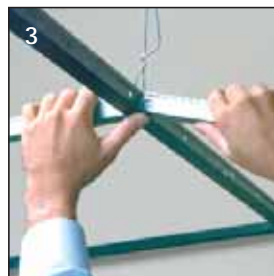

Step 3 – Install cross tees