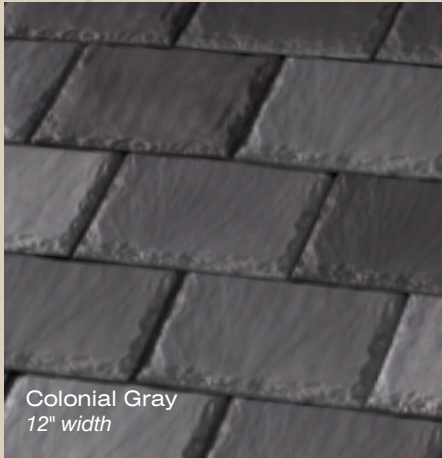

- Authentic earth palettes of Colonial Gray (shades of gray), Capital Blend (plum, green and gray) and Evergreen (shades of green)
- Available in 12" slates and multiple-width bundles of 6", 9" and 12" slates
- Matching Hip and Ridge Accessories
- 6" Rake Accessory for faster installation

Symphony adds authenticity with multiple-width bundles that allow for simplified installation options, including graduated and random patterns.

A Quarry Of Colors

Symphony's authentic earth palettes provide the natural blends that reveal a timeless curb appeal. Colonial Gray offers highlights in gray with rich undertones. Capital Blend unites shades of plum, green and gray in a stately roofline. And Evergreen presents the heritage of a Vermont quarry in textures and contours of natural slate.