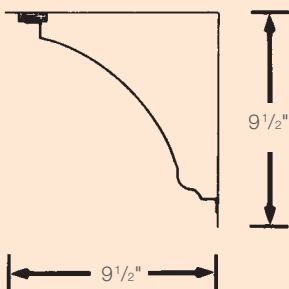

Trefoil 5400807NA

13 1/4" Height

Cornices are available in all five finishes and are 48" long.