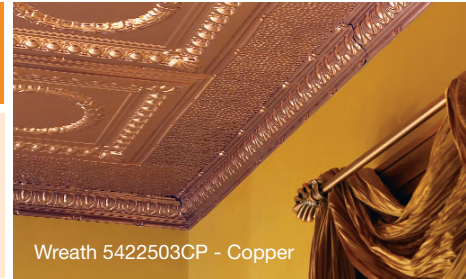

Backsplash

Not to be relegated to the ceiling alone, Metallaire™ can be creatively integrated into a variety of decorating schemes. It is not only beautiful in detail and form but functional as well when used as a backsplash or on an entire wall. Imagination is the only limitation when it comes to designing with Metallaire.

Choosing a Cornice

A cornice is the finishing detail. Like a frame around a masterpiece, a cornice choice can complement and subtly accentuate the exquisite detail of your Metallaire ceiling. Or choose a cornice that makes a bold statement in and of itself.

Cornices are available in all five finishes and are 48" long.