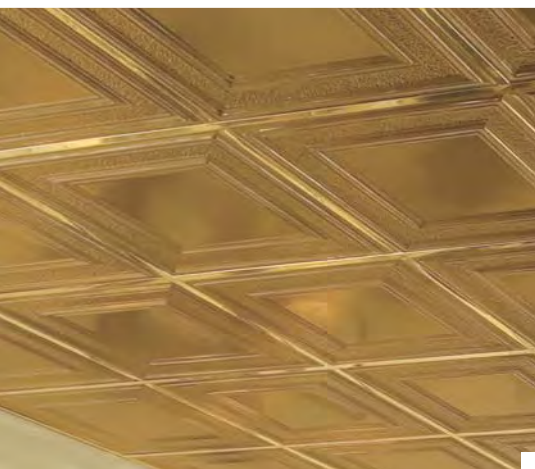

Armstrong[®]

Your ideas become reality[®]

the art of
THE CEILING.

Metallaire[™]
DECORATIVE CEILINGS

Wreath 5422503CP - Copper

Bead 5422504LS - Lacquered Steel

Hammered Border 5422509AR - Brass

Capture
turn-of-the-century
ambience with
authentic
reproductions of
decorative metal
ceilings.

Vine 5422210NA - Stainless Steel

Metallaire™

DECORATIVE CEILINGS

Intricate details from the late 19th Century original metal ceilings have been duplicated in our historic collection. Twelve traditional patterns capture the craftsmanship found in mansions and fine residences of the Gilded Age.

Hammered Border 5422509AR - Brass

Metallaire™ Styles

Whether building a new space or renovating an existing space, an Armstrong Metallaire ceiling will be the crowning touch. The final detail that makes your room uniquely memorable.