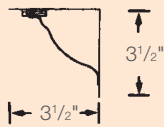

Wreath 5422503CP - Copper

Girder Nosing 5400800NA

2 1/2" Height

Small Egg & Dart 5400810NA

2 5/8" Height

Large Egg & Dart 5400802NA

4 1/3" Height

Torch 5400705NA

6 3/4" Height

Floral 5400707NA

9" Height

Trefoil 5400807NA

13 1/4" Height

Cornices are available in all five finishes and are 48" long.

Your ideas become reality®

With Armstrong Decorative Ceilings, HomeStyle® Ceilings and Custom Creations™ it's easy to add your own special touch to every room.