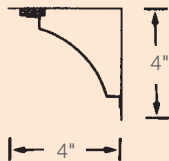

Wreath 5422503CP - Copper

Girder Nosing 5400800NA

2 1/2" Height

Small Egg & Dart 5400810NA

2 5/8" Height

Large Egg & Dart 5400802NA

4 1/3" Height

Torch 5400705NA