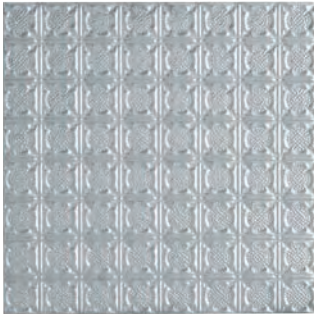

Armstrong[®]

Your ideas become reality[®]

the art of
THE CEILING.

Metallaire[™]
DECORATIVE CEILINGS

Wreath 5422503CP - Copper

Bead 5422504LS - Lacquered Steel

Hammered Border 5422509AR - Brass

Capture
turn-of-the-century
ambience with
authentic
reproductions of
decorative metal
ceilings.

Hammered Border 5422509AR - Brass

Metallaire™ Styles

Whether building a new space or renovating an existing space, an Armstrong Metallaire ceiling will be the crowning touch. The final detail that makes your room uniquely memorable.

Make a bold and contemporary design statement. Or create a quiet ambiance with subtle and sophisticated patterns evoking the essence of another time.

Small Panels*
5422204 Lay-in 5424204 Nail-up

Fans*
5422207 Lay-in 5424207 Nail-up

Small Floral Circle*
5422209 Lay-in 5424209 Nail-up

Vine*
5422210 Lay-in 5424210 Nail-up

Medallion*
5422234 Lay-in 5424234 Nail-up

Large Floral Circle
5422309 Lay-in 5424309 Nail-up

Medium Panels
5422320 Lay-in 5424320 Nail-up