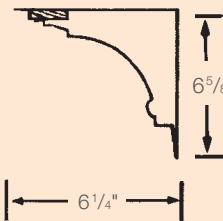

Wreath 5422503CP - Copper

Girder Nosing 5400800NA

2 1/2" Height

Small Egg & Dart 5400810NA

2 5/8" Height

Large Egg & Dart 5400802NA

4 1/3" Height

Torch 5400705NA

6 3/4" Height

Floral 5400707NA

9" Height

Trefoil 5400807NA

13 1/4" Height

Cornices are available in all five finishes and are 48" long.

Your ideas become reality®

With Armstrong Decorative Ceilings, HomeStyle® Ceilings and Custom Creations™ it's easy to add your own special touch to every room.