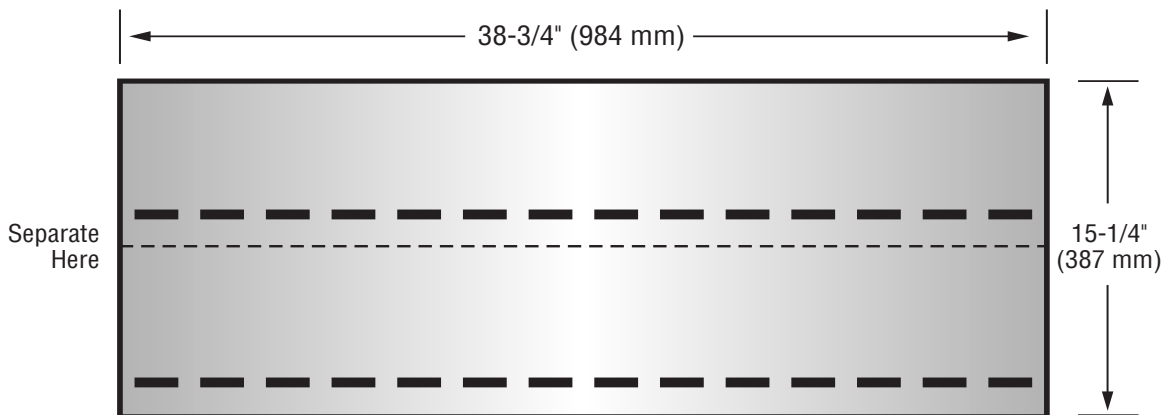

CertainTeed
swiftstart

Start off on the right shingle

CertainTeed Swiftstart metric starter shingle is designed specifically for use with CertainTeed Landmark™ Series shingles. Rather than cutting expensive field shingles to use as starters, you can save time and money by starting with Swiftstart.

- Reduced installation time, so jobs are finished faster
- Recommended for use to obtain enhanced warranties
- Code-compliant, meets min. 2" headlap requirement for metric shingles; many competing products do not
- Each 18-piece bundle covers 116 linear ft.
- Precision sealant for proper sealing at the eaves
- Works with all metric shingles that are similar to Landmark

18 two-piece units