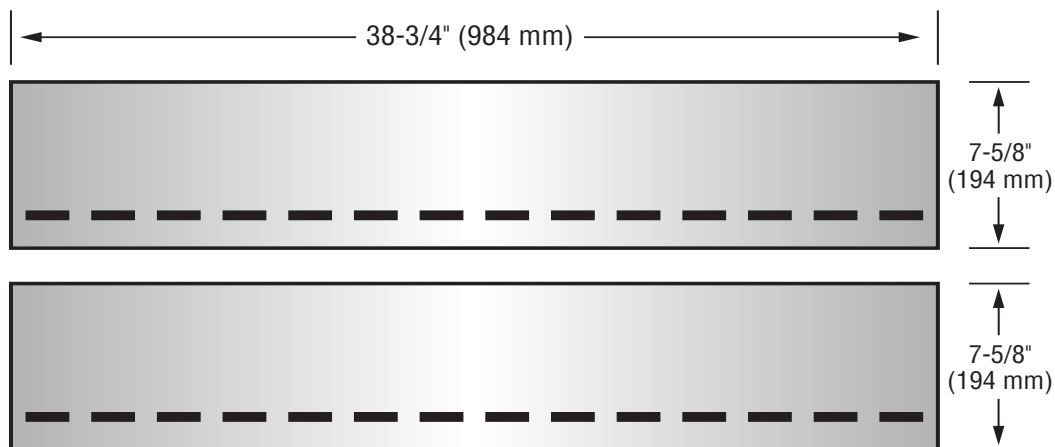

Separate to make 36 Swiftstart starter shingles

CertainTeed Corporation, P.O. Box 860, Valley Forge, PA 19482 / Professional Phone: 800-233-8990 / www.certainteed.com