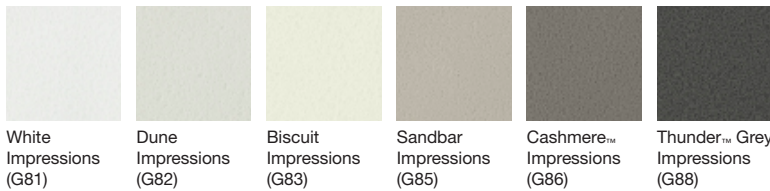

Choose your color and material

Ceramic/Impressions Vitreous China