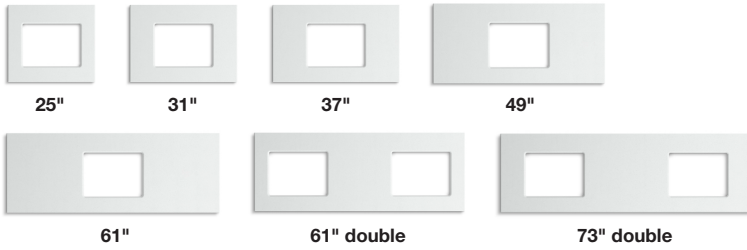

2 Choose your interior

			
Adjustable shelf	Adjustable shelf with electrical outlets	Rollout drawer and appliance tray (sold separately). Appliance tray requires rollout drawer.	Rollout tray
			
General storage package Storage tray and oral care tray	Makeup storage package Makeup brush tray and makeup tray with mirror	Drawer divider package Drawer dividers and storage tray	Side-mount electrical outlets

3 Choose the size, shape and color of your top

Ceramic/Impressions™ Vitreous China

Choose your basin shape

Solid/Expressions™ Solid Surface

Iron/Impressions® Enameled Cast Iron

Choose your basin shape

Choose your basin shape