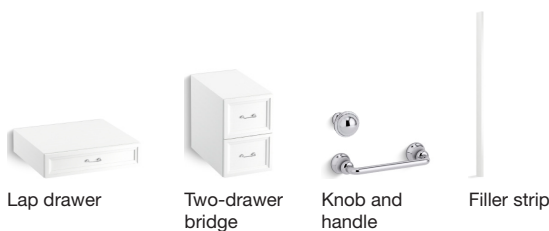

2 Choose your interior

			
Adjustable shelf	Adjustable shelf with electrical outlets	Rollout drawer and appliance tray (sold separately). Appliance tray requires rollout drawer.	Rollout tray
			
General storage package Storage tray and oral care tray	Makeup storage package Makeup brush tray and makeup tray with mirror	Drawer divider package Drawer dividers and storage tray	Side-mount electrical outlets

3 Choose the size, shape and color of your top

Ceramic/Impressions™ Vitreous China

Choose your basin shape

Solid/Expressions™ Solid Surface

Iron/Impressions® Enameled Cast Iron

Choose your basin shape

Choose your basin shape

Choose your color and material

Ceramic/Impressions Vitreous China

Solid/Expressions Solid Surface

Iron/Impressions Enameled Cast Iron

4 Choose your coordinating components

Vanities

Mirrors and Medicine Cabinets