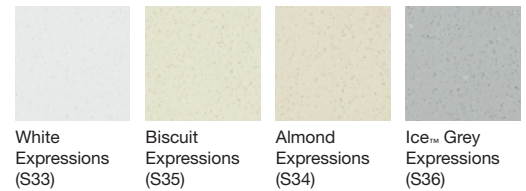

Choose your base

	
Furniture legs	Toe kick

Choose your finish

							
Linen White (1WA)	Claret Suede (1WB)	Cherry Tweed (1WG)	Khaki White Oak (1WF)	Terry Walnut (1WE)	Ramie Walnut (1WD)	Felt Grey (1WC)	Woolen Oak (1WH)

3 Choose the size, shape and color of your top

Ceramic/Impressions™ Vitreous China

Choose your basin shape

Solid/Expressions™ Solid Surface

Iron/Impressions® Enameled Cast Iron

Choose your basin shape

Choose your basin shape

Choose your color and material

Ceramic/Impressions Vitreous China

Solid/Expressions Solid Surface

Iron/Impressions Enameled Cast Iron

4 Choose your coordinating components

Vanities

Mirrors and Medicine Cabinets