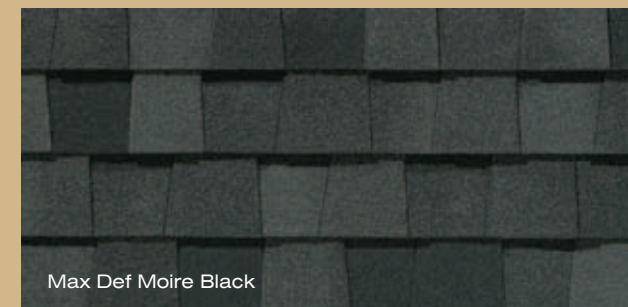

Max Def Heather Blend

Max Def Moire Black