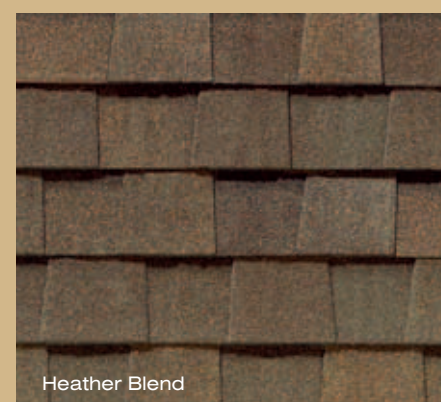

See actual warranty for specific details and limitations.

LANDMARK™ color palette

Silver Birch

Sunrise Cedar
(not available with StreakFighter warranty)

Georgetown Gray

Driftwood

Weathered Wood

Resawn Shake

Heather Blend

Burnt Sienna

Cottage Red

Hunter Green

Moire Black

Shown in Weathered Wood

Shown in Landmark Resawn Shake

easy selection