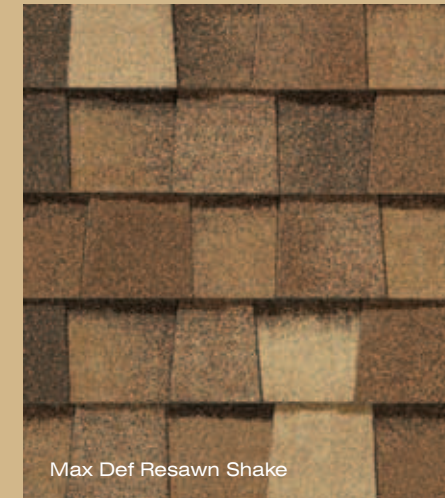

LANDMARK™ PRO

introducing more value

Landmark Pro is designed specifically for the professional roofing contractor that takes pride in providing more to their customer.

Landmark Pro improves upon the CertainTeed Landmark shingle, a leading consumer publication's "Best Buy" for the past five years.

We started by adding more weathering asphalt to the industry's toughest fiberglass mat to provide more protection. Then we incorporated our Maximum Definition color blend technology to give the product more vibrancy on the roof. Included is the proven performance of our NailTrak feature, enabling faster installation.

specifications

- Two-piece laminated fiber glass-based construction
- Classic shades and dimensional appearance of natural wood or slate
- 250 lbs. per square

For U.S. building code compliance, see product specification sheets.

CertainTeed products are tested to ensure the highest quality and comply with the following industry standards:

Fire Resistance:

- UL Class A
- UL certified to meet ASTM D3018 Type 1

Wind Resistance:

- UL certified to meet ASTM D3018 Type 1

Tear Resistance:

- UL certified to meet ASTM D3462
- CSA standard A123.5

Wind Driven Rain Resistance:

- Miami-Dade Product Control Acceptance

Quality Standards:

- ICC-ES-ESR-1389

warranty

- Lifetime limited transferable warranty against manufacturing defects on residential applications
- 50-year limited transferable warranty against manufacturing defects on group-owned or commercial applications
- 15-year StreakFighter™ warranty
- 10-year SureStart™ protection
- 15-year 110 mph wind-resistance warranty
- Wind warranty upgrade to 130 mph available. CertainTeed starter and CertainTeed hip and ridge required