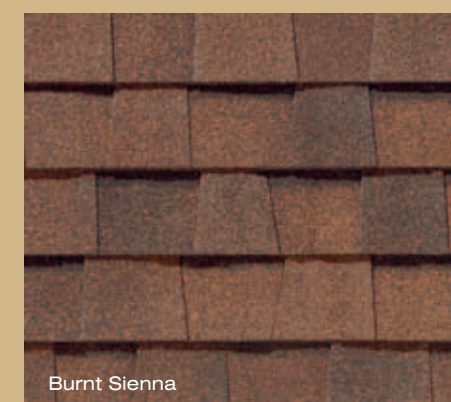

Shown in Landmark Driftwood

Shown in Landmark Weathered Wood

LANDMARK™ TL

Shown in Max Def Shenandoah

the ultimate power shake

Three laminated layers of the industry's most durable materials, providing a dramatically thick roofing product styled with the classic appeal of wood shakes. Like a real wood shake, it's truly dimensional in shape, with distinct butted edges and long-lasting curb appeal.

See actual warranty for specific details and limitations.

LANDMARK™ color palette

Silver Birch

Sunrise Cedar
(not available with StreakFighter warranty)

Georgetown Gray

Driftwood

Weathered Wood

Resawn Shake

Heather Blend

Burnt Sienna

Cottage Red

Hunter Green

Moire Black

Shown in Weathered Wood

Shown in Landmark Resawn Shake

easy selection