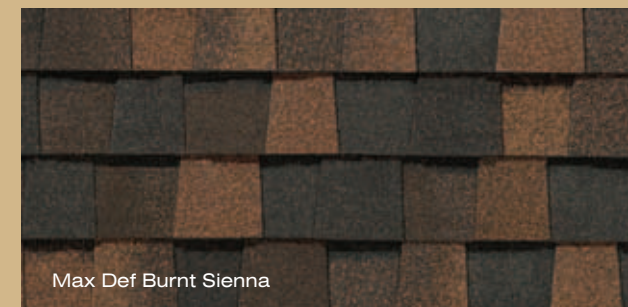

Max Def Weathered Wood