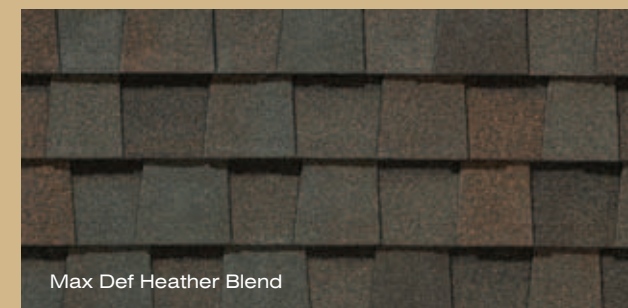

Max Def Burnt Sienna