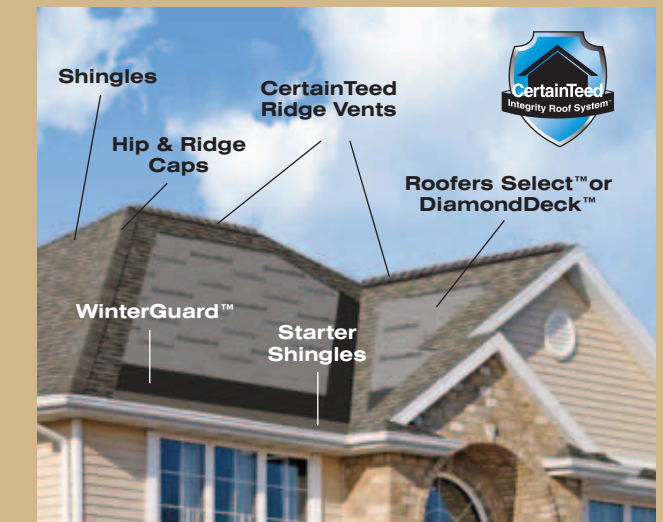

Integrity Roof System™

A systems approach combines high-performance components – underlayments, shingles, accessory products and ventilation – to make the Integrity Roof System a complete roofing solution. When you choose an Integrity Roof System, you gain the advantage of having CertainTeed as your single manufacturing source to stand behind its roof system components.

WinterGuard™

Waterproofing shingle underlayment prevents leaks from wind-driven rain and ice dams in vulnerable areas.

Roofers Select™ or DiamondDeck™

High-performance underlayment provides a protective water-resistant layer over the roof deck and a secondary barrier against leaks.

Starter Shingles

Starter shingles are designed to work specifically with each different type of CertainTeed shingle for maximum performance.

CertainTeed Shingles

High-Quality shingles available in a wide variety of styles and colors, covered by the strongest warranty in the business. Flintlastic roll roofing products are also available for flat roof areas.

Hip & Ridge Caps

Accessory shingles are used to finish the hips and ridges of the roof and are designed to complement the appearance of CertainTeed shingles.

CertainTeed Ridge Vents

CertainTeed® Ridge Vents combined with sufficient intake vents, such as CertainTeed® Intake Vents, are the most effective ventilation system.