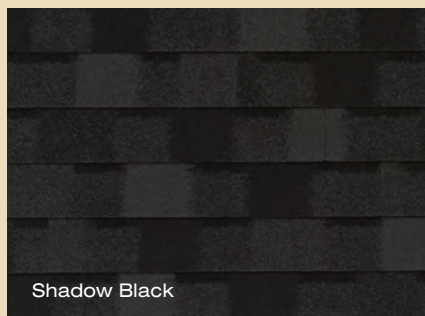

PATRIOT

Patriot features intricate color blend drops combined with intermittent shadow lines offering rich, aesthetic appeal homeowners have grown to expect in quality asphalt roofing shingles.

warranty

- 30-year limited transferable warranty against manufacturing defects on residential applications
- 10-year StreakFighter™ warranty
- 10-year 110 mph wind-resistance warranty
- 8-year SureStart™ protection

See warranty for specific details and limitations.

specifications

- 225 lbs. per square
- Metric Dimensions: 13-1/4" x 39-3/8" with 5-5/8" exposure
- UL Class A fire resistance
- UL certified to meet ASTM D3462
- UL certified to meet ASTM D3018 Type 1
- UL certified to meet ASTM D3161 Class F Wind Resistance
- UL certified to meet ASTM D7158 Class H Wind Resistance
- Conforms to CSA standard A123.5

color palette

NOTE: Due to limitations of printing reproduction, CertainTeed can not guarantee the identical match of the actual product color to the graphic representations throughout this publication.

ASK ABOUT ALL OF OUR OTHER CERTAINTEED® PRODUCTS AND SYSTEMS:

ROOFING • SIDING • TRIM • DECKING • RAILING • FENCE • FOUNDATIONS
GYPSUM • CEILINGS • INSULATION • PIPE

www.certainteed.com <http://blog.certainteed.com>

CertainTeed Corporation
P.O. Box 860
Valley Forge, PA 19482

Professional: 800-233-8990
Consumer: 800-782-8777

© 4/13 CertainTeed Corporation, Printed in U.S.A.
Code No. 20-20-3433