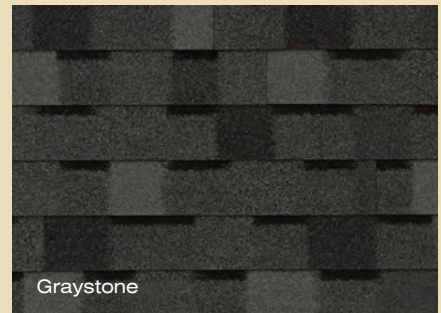

PATRIOT

Patriot features intricate color blend drops combined with intermittent shadow lines offering rich, aesthetic appeal homeowners have grown to expect in quality asphalt roofing shingles.

warranty

- 30-year limited transferable warranty against manufacturing defects on residential applications
- 10-year StreakFighter™ warranty
- 10-year 110 mph wind-resistance warranty
- 8-year SureStart™ protection

See warranty for specific details and limitations.

specifications

- 225 lbs. per square
- Metric Dimensions: 13-1/4" x 39-3/8" with 5-5/8" exposure
- UL Class A fire resistance
- UL certified to meet ASTM D3462
- UL certified to meet ASTM D3018 Type 1
- UL certified to meet ASTM D3161 Class F Wind Resistance
- UL certified to meet ASTM D7158 Class H Wind Resistance
- Conforms to CSA standard A123.5

color palette

NOTE: Due to limitations of printing reproduction, CertainTeed can not guarantee the identical match of the actual product color to the graphic representations throughout this publication.

ASK ABOUT ALL OF OUR OTHER CERTAINTEED® PRODUCTS AND SYSTEMS:

ROOFING • SIDING • TRIM • DECKING • RAILING • FENCE • FOUNDATIONS
GYPSUM • CEILINGS • INSULATION • PIPE

www.certainteed.com <http://blog.certainteed.com>

CertainTeed Corporation
P.O. Box 860
Valley Forge, PA 19482

Professional: 800-233-8990
Consumer: 800-782-8777

© 4/13 CertainTeed Corporation, Printed in U.S.A.
Code No. 20-20-3433