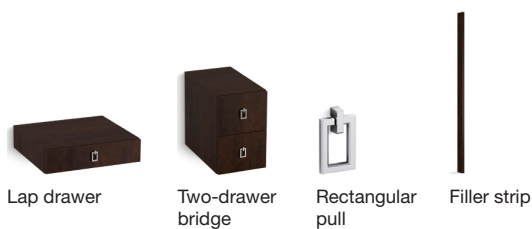

Oval cutout for Verticyl®
Rectangular cutout for Verticyl®
No cutout
Single side splash
Backsplash
Sinks sold separately. Oval cutout fits all KOHLER® 17" x 14" oval under-mount bathroom sinks. Tops with cutouts have sculpted edges. Tops with no cutout have straight edges.

Choose your color and material

Ceramic/Impressions Vitreous China

Solid/Expressions Solid Surface

Iron/Impressions Enameled Cast Iron

4 Choose your coordinating components

Vanities

Mirrors and Medicine Cabinets