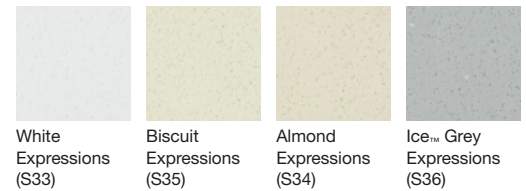

Solid/Expressions Solid Surface