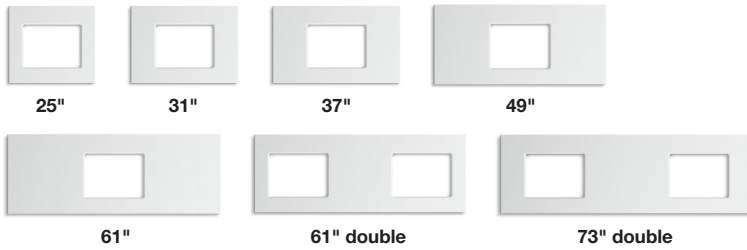

- 1 Choose your exterior
- 2 Choose your interior
- 3 Choose your vanity top
- 4 Choose coordinating components

1 Choose your exterior

Choose your size and configuration

						
24"	30"	36"	48"	60"	60" double	72" double
						
2 doors	2 doors	2 doors	2 doors	2 doors 6 drawers*	2 doors 3 drawers*	4 doors 3 drawers*
				Create a custom configuration		
2 doors 1 drawer	2 doors 1 drawer	2 doors 1 drawer	2 doors 6 drawers*			*Available with or without split top drawer
				24" vanities with lap drawer	24" vanities with bridge	
	1 door 3 drawers (l/r)	1 door 3 drawers (l/r)				

3 Choose the size, shape and color of your top

Ceramic/Impressions™ Vitreous China

Choose your basin shape

Solid/Expressions™ Solid Surface

Iron/Impressions® Enameled Cast Iron

Choose your basin shape

Choose your basin shape

Oval cutout for Verticyl®
Rectangular cutout for Verticyl®
No cutout
Single side splash
Backsplash
Sinks sold separately. Oval cutout fits all KOHLER® 17" x 14" oval under-mount bathroom sinks. Tops with cutouts have sculpted edges. Tops with no cutout have straight edges.