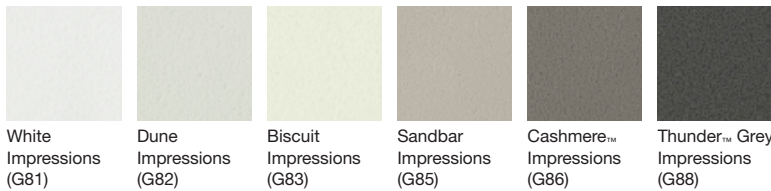

Choose your color and material

Ceramic/Impressions Vitreous China