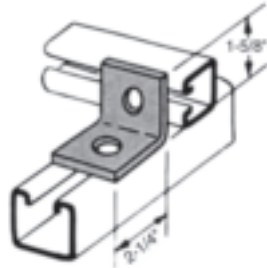

# STAINLESS STEEL ACCESSORIES

**A-301SS**  
TWO HOLE  
CORNER ANGLE

**A-311SS**  
FOUR HOLE  
ANGLE

**F-205SS**  
FOUR HOLE  
SPLICE PLATE

**C-1109SS**  
ONE HOLE  
TUBING CLAMP

**STRUT NUT**

**FLAT WASHERS**

**HEX NUTS**

**HEX HEAD  
CAP SCREW**

**ALL-THREAD  
ROD**