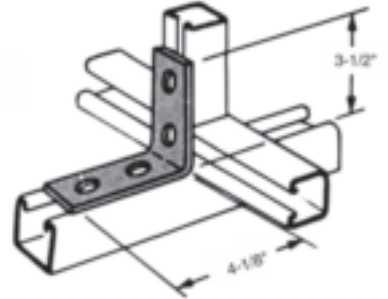

# STAINLESS STEEL ACCESSORIES

**A-301SS**  
TWO HOLE  
CORNER ANGLE

**A-311SS**  
FOUR HOLE  
ANGLE

**F-205SS**  
FOUR HOLE  
SPLICE PLATE

**C-1109SS**  
ONE HOLE  
TUBING CLAMP

**STRUT NUT**

**FLAT WASHERS**

**HEX NUTS**

**HEX HEAD  
CAP SCREW**

**ALL-THREAD  
ROD**