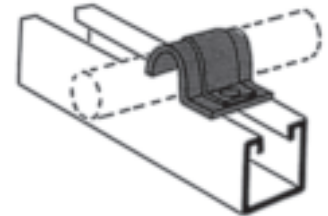

# STAINLESS STEEL ACCESSORIES

**A-301SS**  
TWO HOLE  
CORNER ANGLE

**A-311SS**  
FOUR HOLE  
ANGLE

**F-205SS**  
FOUR HOLE  
SPLICE PLATE

**C-1109SS**  
ONE HOLE  
TUBING CLAMP

**STRUT NUT**

**FLAT WASHERS**

**HEX NUTS**

**HEX HEAD  
CAP SCREW**

**ALL-THREAD  
ROD**