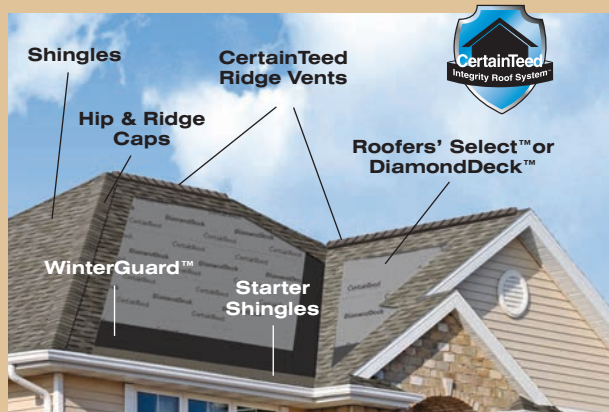

See actual warranty for specific details and limitations.

Hatteras® color palette

Shown in Colonial Slate

Integrity Roof System™

A systems approach combines high-performance components – underlayments, shingles, accessory products and ventilation – to make the Integrity Roof System a complete roofing solution. When you choose an Integrity Roof System, you gain the advantage of having CertainTeed as your single manufacturing source to stand behind its roof system components.