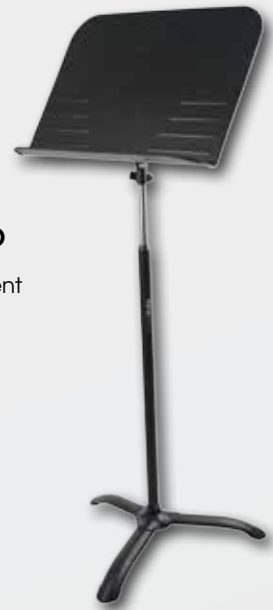

Check out the video of this product on our website

Check out the video of this product on our website

DELUXE TRIPOD SHEET MUSIC STAND

- Soft Grip One Handed Height Adjustment Clutch
- Collapsible Design
- 19 Inch Width (482 mm)
- Min / Max Height: 26/43 Inches (863/1092 mm)
- Red Safety Trim On Feet (Removable)

Model
GFW-MUS-2000

LIGHTWEIGHT SHEET MUSIC STAND

- One Handed Friction Height Adjustment
- Removable Rubberized Feet
- 19 Inch Width (482 mm)
- Min / Max Height: 26/48 Inches (863/1219 mm)

Model
GFW-MUS-1000

LIGHTWEIGHT ALUMINUM LIGHTING TRUSS SYSTEM

- Lightweight aluminum lighting truss System
- 10 Foot 6 Inch max height
- 13 Foot Width
- 4 Foot Top T-BAR arms
- Heavy-duty cross brace trussing
- Red Safety Trim On Feet (Removable)

Model
GFW-LIGHT-LT1

LIGHTWEIGHT ALUMINUM LIGHTING STAND

- Lightweight aluminum lighting stand
- 10 Foot 6 Inch max height
- Can accommodate up to 8 lighting fixtures
- 4 Foot Top T-BAR arms
- Two 2 foot extension arms
- Heavy-duty cross brace trussing
- Red Safety Trim On Feet (Removable)