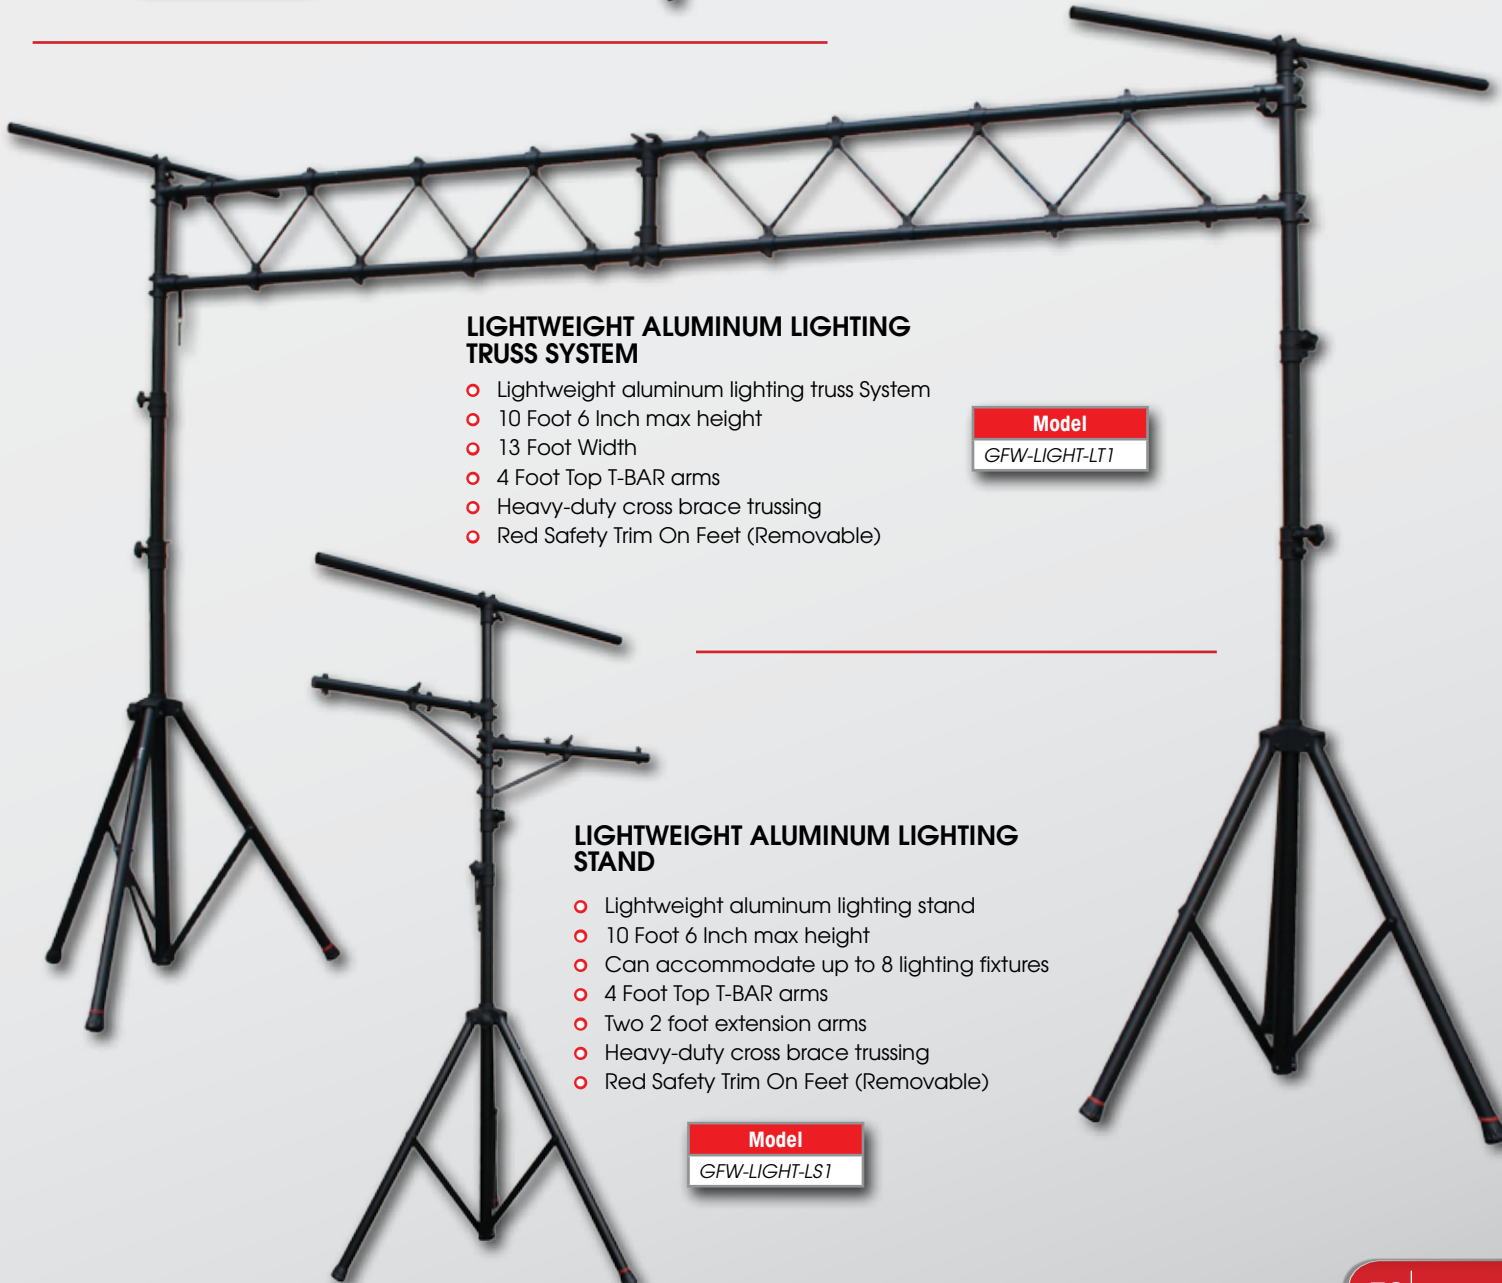

Check out the video of this product on our website

Check out the video of this product on our website

DELUXE TRIPOD SHEET MUSIC STAND

- Soft Grip One Handed Height Adjustment Clutch
- Collapsible Design
- 19 Inch Width (482 mm)
- Min / Max Height: 26/43 Inches (863/1092 mm)
- Red Safety Trim On Feet (Removable)

Model
GFW-MUS-2000

LIGHTWEIGHT SHEET MUSIC STAND

- One Handed Friction Height Adjustment
- Removable Rubberized Feet
- 19 Inch Width (482 mm)
- Min / Max Height: 26/48 Inches (863/1219 mm)

Model
GFW-MUS-1000

LIGHTWEIGHT ALUMINUM LIGHTING TRUSS SYSTEM

- Lightweight aluminum lighting truss System
- 10 Foot 6 Inch max height
- 13 Foot Width
- 4 Foot Top T-BAR arms
- Heavy-duty cross brace trussing
- Red Safety Trim On Feet (Removable)

Model
GFW-LIGHT-LT1

LIGHTWEIGHT ALUMINUM LIGHTING STAND

- Lightweight aluminum lighting stand
- 10 Foot 6 Inch max height
- Can accommodate up to 8 lighting fixtures
- 4 Foot Top T-BAR arms
- Two 2 foot extension arms
- Heavy-duty cross brace trussing
- Red Safety Trim On Feet (Removable)