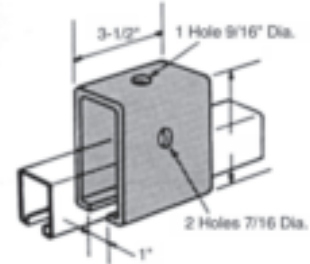

FITTINGS

DATA:

1/4" thick, 1 5/8" wide, holes 9/16" dia., spaced 1 7/8" on center & 1 3/16" from end.

FINISH: Electro-Galvanized

B-601
"U" SUPPORT

Cat. No.	A
B-601-1	1"
B-601-2	1 3/8"
B-601-3	1 5/8"
B-601-4	2 1/16"
B-601-5	2 3/4"
B-601-6	3 1/4"

B-602
"U" SUPPORT

Cat. No.	A	B
B-602-1	7 1/4"	4 1/8"
B-602-2	8 1/2"	5 3/8"
B-602-3	10 3/8"	7 1/4"

B-601-7
"U" SUPPORT

B-610
"U" SUPPORT

B-611
"U" SUPPORT

B-612
"U" SUPPORT

B-613
"U" SUPPORT

B-614
"U" SUPPORT