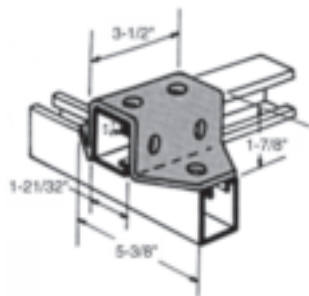

FITTINGS

DATA:

1/4" thick, 1 5/8" wide, holes 9/16" dia., spaced 1 7/8" on center & 1 3/16" from end.

FINISH: Electro-Galvanized

B-601
"U" SUPPORT

Cat. No.	A
B-601-1	1"
B-601-2	1 3/8"
B-601-3	1 5/8"
B-601-4	2 1/16"
B-601-5	2 3/4"
B-601-6	3 1/4"

B-602
"U" SUPPORT

Cat. No.	A	B
B-602-1	7 1/4"	4 1/8"
B-602-2	8 1/2"	5 3/8"
B-602-3	10 3/8"	7 1/4"

B-601-7
"U" SUPPORT

B-610
"U" SUPPORT

B-611
"U" SUPPORT

B-612
"U" SUPPORT

B-613
"U" SUPPORT

B-614
"U" SUPPORT