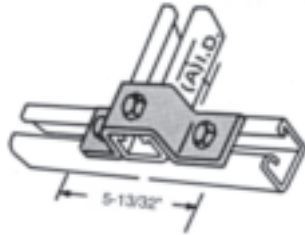

FITTINGS

DATA:

1/4" thick, 1 5/8" wide, holes 9/16" dia., spaced 1 7/8" on center & 1 3/16" from end.

FINISH: Electro-Galvanized

B-601
"U" SUPPORT

Cat. No.	A
B-601-1	1"
B-601-2	1 3/8"
B-601-3	1 5/8"
B-601-4	2 1/16"
B-601-5	2 3/4"
B-601-6	3 1/4"

B-602
"U" SUPPORT

Cat. No.	A	B
B-602-1	7 1/4"	4 1/8"
B-602-2	8 1/2"	5 3/8"
B-602-3	10 3/8"	7 1/4"

B-601-7
"U" SUPPORT

B-610
"U" SUPPORT

B-611
"U" SUPPORT

B-612
"U" SUPPORT

B-613
"U" SUPPORT

B-614
"U" SUPPORT