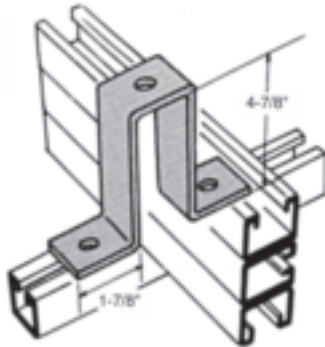

FITTINGS

DATA:

1/4" thick, 1 5/8" wide, holes 9/16" dia., spaced 1 7/8" on center & 1 3/16" from end.

FINISH: Electro-Galvanized

B-601
"U" SUPPORT

Cat. No.	A
B-601-1	1"
B-601-2	1 3/8"
B-601-3	1 5/8"
B-601-4	2 1/16"
B-601-5	2 3/4"
B-601-6	3 1/4"

B-602
"U" SUPPORT

Cat. No.	A	B
B-602-1	7 1/4"	4 1/8"
B-602-2	8 1/2"	5 3/8"
B-602-3	10 3/8"	7 1/4"

B-601-7
"U" SUPPORT

B-610
"U" SUPPORT

B-611
"U" SUPPORT

B-612
"U" SUPPORT

B-613
"U" SUPPORT

B-614
"U" SUPPORT