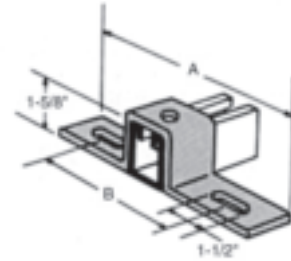

FITTINGS

DATA:

1/4" thick, 1 5/8" wide, holes 9/16" dia., spaced 1 7/8" on center & 1 3/16" from end.

FINISH: Electro-Galvanized

B-601
"U" SUPPORT

Cat. No.	A
B-601-1	1"
B-601-2	1 3/8"
B-601-3	1 5/8"
B-601-4	2 1/16"
B-601-5	2 3/4"
B-601-6	3 1/4"

B-602
"U" SUPPORT

Cat. No.	A	B
B-602-1	7 1/4"	4 1/8"
B-602-2	8 1/2"	5 3/8"
B-602-3	10 3/8"	7 1/4"

B-601-7
"U" SUPPORT

B-610
"U" SUPPORT

B-611
"U" SUPPORT

B-612
"U" SUPPORT

B-613
"U" SUPPORT

B-614
"U" SUPPORT