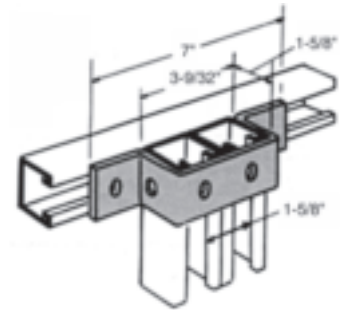

FITTINGS

DATA:

1/4" thick, 1 5/8" wide, holes 9/16" dia., spaced 1 7/8" on center & 1 3/16" from end.

FINISH: Electro-Galvanized

B-601
"U" SUPPORT

Cat. No.	A
B-601-1	1"
B-601-2	1 3/8"
B-601-3	1 5/8"
B-601-4	2 1/16"
B-601-5	2 3/4"
B-601-6	3 1/4"

B-602
"U" SUPPORT

Cat. No.	A	B
B-602-1	7 1/4"	4 1/8"
B-602-2	8 1/2"	5 3/8"
B-602-3	10 3/8"	7 1/4"

B-601-7
"U" SUPPORT

B-610
"U" SUPPORT

B-611
"U" SUPPORT

B-612
"U" SUPPORT

B-613
"U" SUPPORT

B-614
"U" SUPPORT