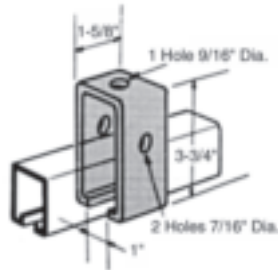

FITTINGS

DATA:

1/4" thick, 1 5/8" wide, holes 9/16" dia., spaced 1 7/8" on center & 1 3/16" from end.

FINISH: Electro-Galvanized

B-601
"U" SUPPORT

Cat. No.	A
B-601-1	1"
B-601-2	1 3/8"
B-601-3	1 5/8"
B-601-4	2 1/16"
B-601-5	2 3/4"
B-601-6	3 1/4"

B-602
"U" SUPPORT

Cat. No.	A	B
B-602-1	7 1/4"	4 1/8"
B-602-2	8 1/2"	5 3/8"
B-602-3	10 3/8"	7 1/4"

B-601-7
"U" SUPPORT

B-610
"U" SUPPORT

B-611
"U" SUPPORT

B-612
"U" SUPPORT

B-613
"U" SUPPORT

B-614
"U" SUPPORT