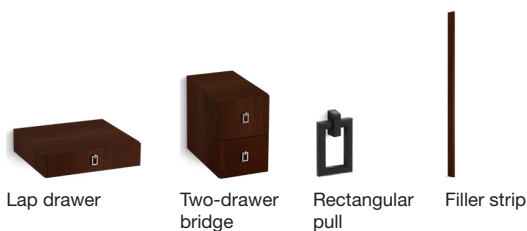

Choose your basin shape

Choose your basin shape

Sinks sold separately. Oval cutout fits all KOHLER® 17" x 14" oval under-mount bathroom sinks. Tops with cutouts have sculpted edges. Tops with no cutout have straight edges.

Choose your color and material

Ceramic/Impressions Vitreous China

Solid/Expressions Solid Surface

Iron/Impressions Enameled Cast Iron

4 Choose your coordinating components

Vanities

Mirrors and Medicine Cabinets