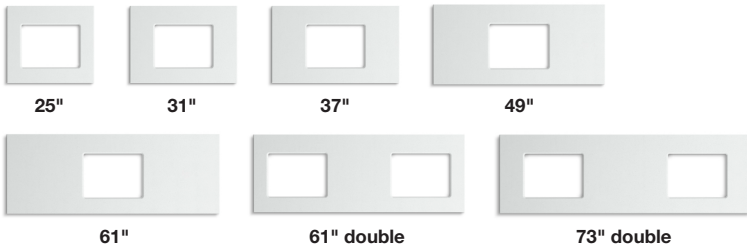

- 1 Choose your exterior
- 2 Choose your interior
- 3 Choose your vanity top
- 4 Choose coordinating components

Marabou™ | How to Shop

1 Choose your exterior

Choose your size and configuration

24"

30"

36"

48"

Side-mount
electrical outlets

3 Choose the size, shape and color of your top

Ceramic/Impressions™ Vitreous China

Choose your basin shape

Solid/Expressions™ Solid Surface

Iron/Impressions® Enameled Cast Iron

Choose your basin shape

Choose your basin shape

Sinks sold separately. Oval cutout fits all KOHLER® 17" x 14" oval under-mount bathroom sinks. Tops with cutouts have sculpted edges. Tops with no cutout have straight edges.