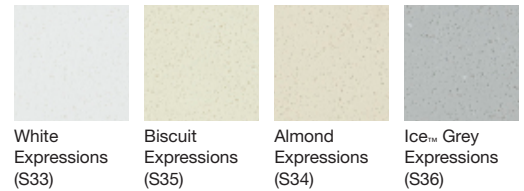

Base

Furniture
legs

Choose your finish

Linen White
(1WA)

Claret Suede
(1WB)

Cherry Tweed
(1WG)

Khaki White
Oak (1WF)

Terry Walnut
(1WE)

Choose your color and material

Ceramic/Impressions Vitreous China

Solid/Expressions Solid Surface

Iron/Impressions Enameled Cast Iron

4 Choose your coordinating components

Vanities

Mirrors and Medicine Cabinets