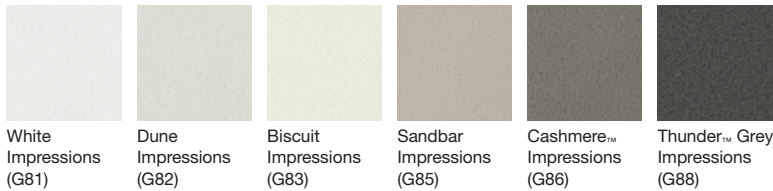

Choose your color and material

Ceramic/Impressions Vitreous China

Solid/Expressions Solid Surface

Iron/Impressions Enameled Cast Iron

4 Choose your coordinating components

Vanities

Mirrors and Medicine Cabinets