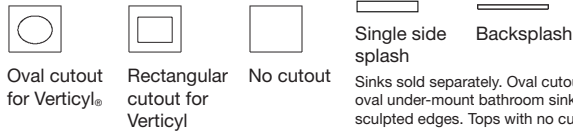

Choose your basin shape

Sinks sold separately. Oval cutout fits all KOHLER® 17" x 14" oval under-mount bathroom sinks. Tops with cutouts have sculpted edges. Tops with no cutout have straight edges.

Choose your color and material

Ceramic/Impressions Vitreous China