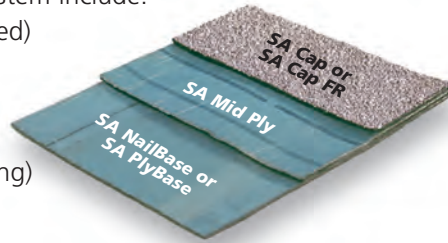

CertainTeed

FLINTLASTIC[®] SA

Self-Adhering SBS Modified Bitumen Roof System

CertainTeed
SAINT-GOBAIN

Goes down fast. Stays on strong. Flintlastic® SA performs in all the right ways.

What's most important to you? Speed of installation? Durability? Appearance?

Flintlastic SA self-adhering SBS modified bitumen low slope roofing system is a premium performer in all of these areas.

What is the SA system?

Flintlastic SA is a self-adhering SBS modified bitumen system. With high-quality materials, bottom to top, components of the system include:

- Flintlastic SA NailBase (mechanically attached)
- Flintlastic SA PlyBase (self-adhering)
- Flintlastic SA Mid Ply (self-adhering)
- Flintlastic SA Cap (self-adhering)
- Flintlastic SA Cap FR (fire-rated, self-adhering)
- FlintPrime SA (primer)

What about colors?

Now you can color coordinate a low slope roof to an adjacent shingle roof. Flintlastic SA is available in colors to complement the most popular CertainTeed shingles.

*Does not contain red granules.