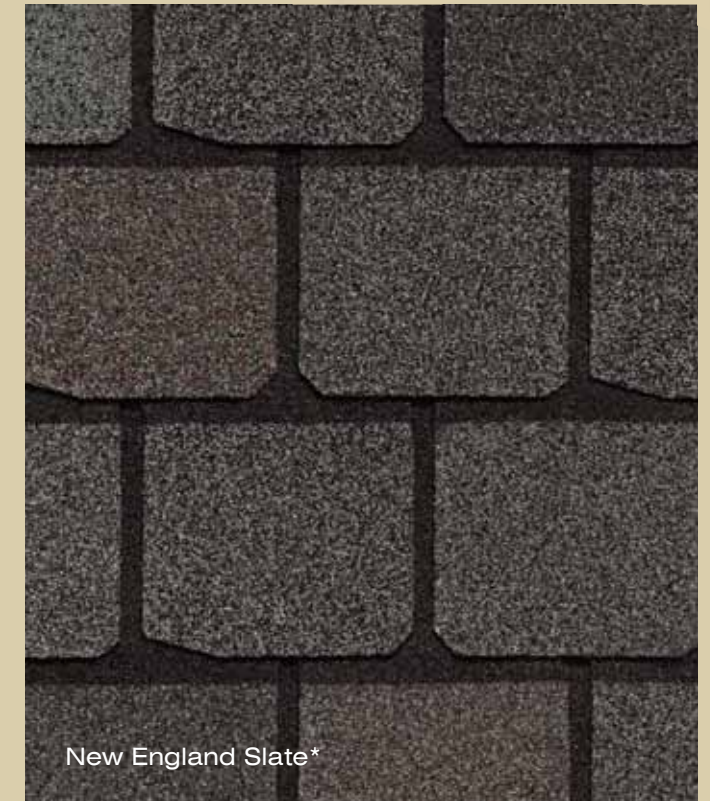

Highland Slate™ gallery

*Available in Impact Resistant version