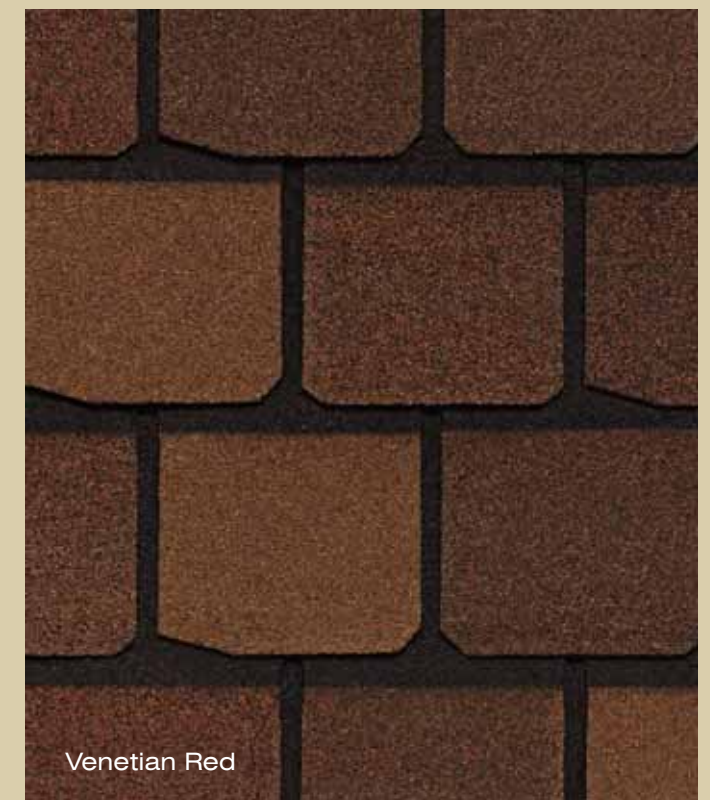

Highland Slate™ gallery

*Available in Impact Resistant version