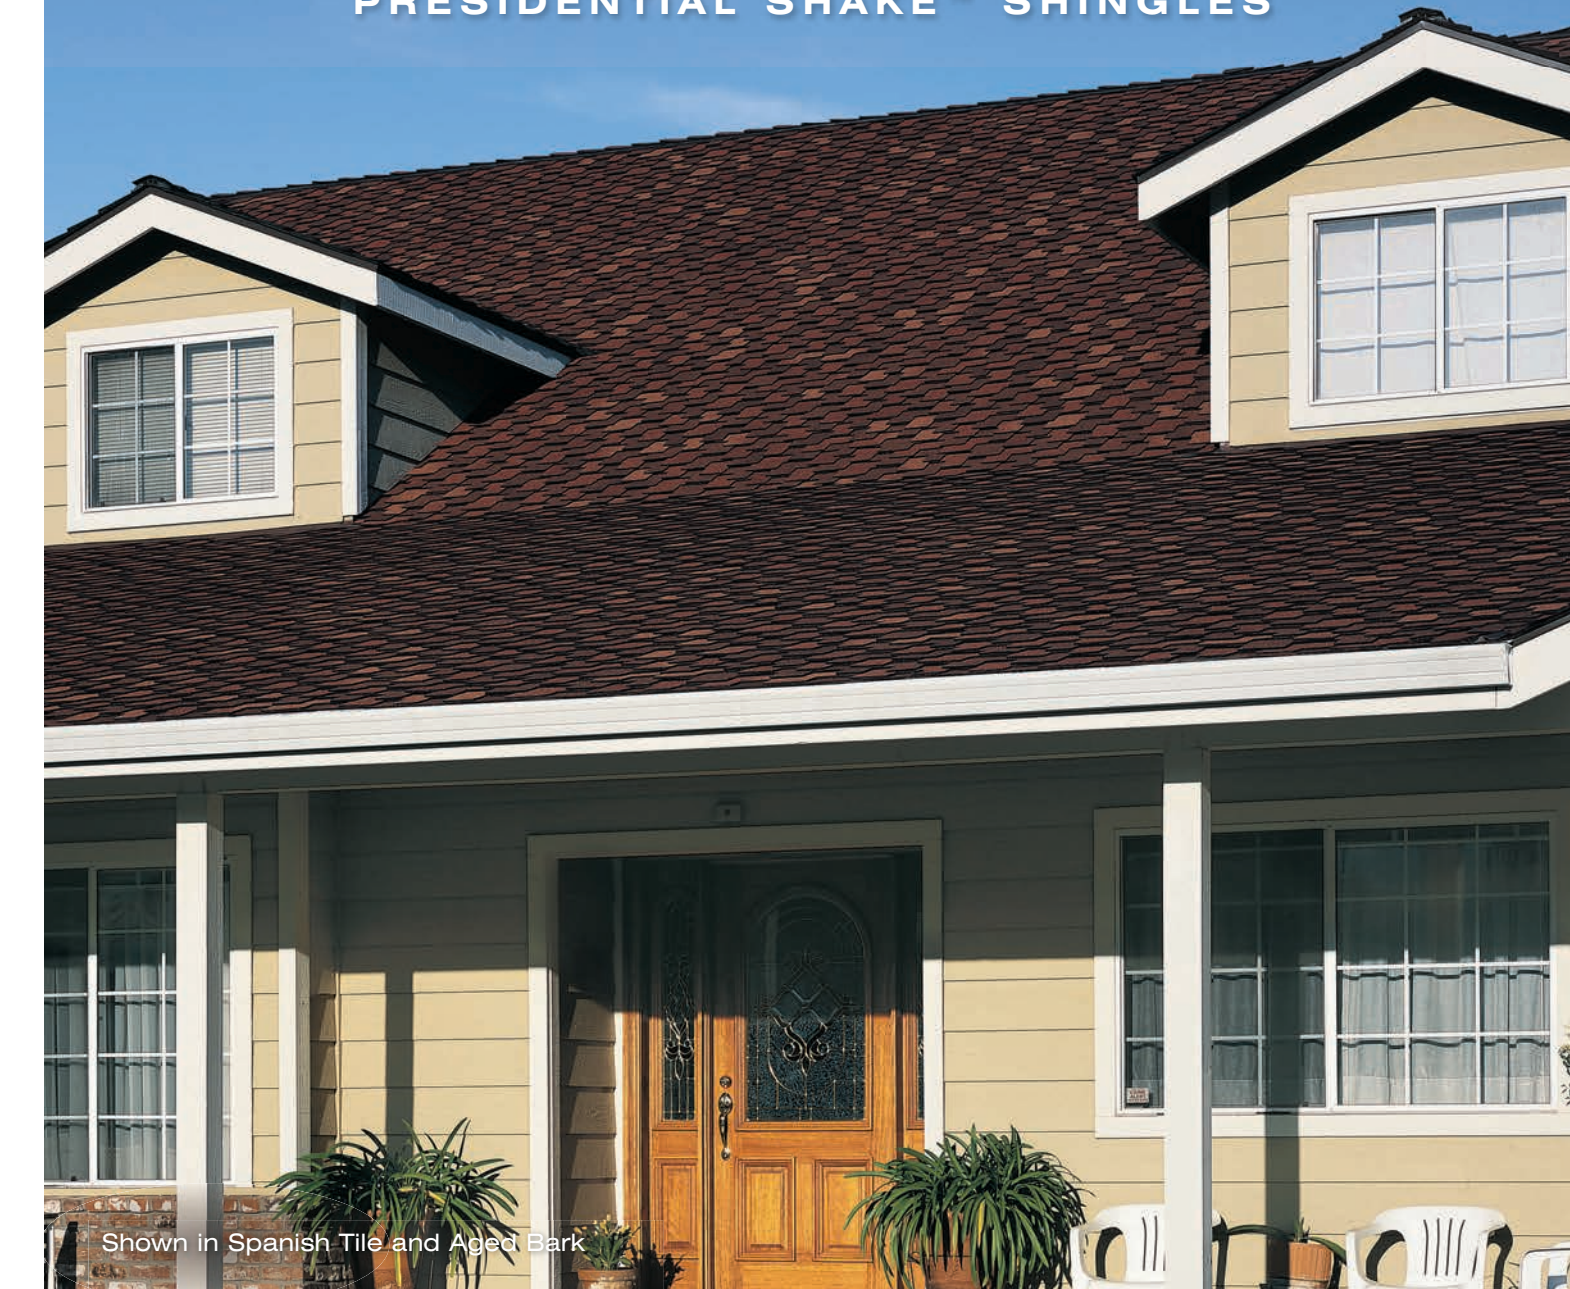

CertainTeed Special Effects

WITH PRESIDENTIAL SHAKE TL™ AND
PRESIDENTIAL SHAKE™ SHINGLES

Shown in Spanish Tile and Aged Bark