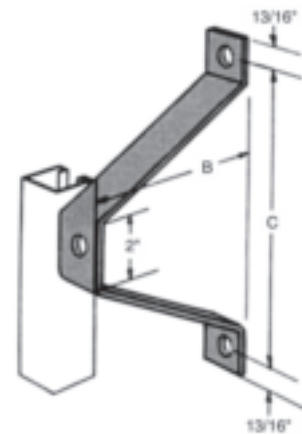

MISCELLANEOUS FITTINGS

DATA:

1/4" thick, 1 5/8" wide, holes 9/16" dia., spaced 1 7/8" on center & 1 3/16" from end.

FINISH: Electro-Galvanized

M-601
37 1/2° STAIR
SUPPORT

M-602
45° STAIR
SUPPORT

M-610
LADDER RUNG

Cat. No.	A
M-610-1	12"
M-610-2	15"
M-610-3	18"

M-611
WALL BRACKET

Cat. No.	A	B
M-611-1	2 3/8"	6"
M-611-2	4 3/8"	8"
M-611-3	6 3/8"	10"
M-611-4	8 3/8"	12"
M-611-5	10 3/8"	14"

M-605 L/R
[ITEM NAME?]

Cat. No.	A	B
M-605-1-L	3"	1 1/4"
M-605-1-R	3"	1 1/4"
M-605-2-L	3 5/8"	2"
M-605-3-R	3 5/8"	2"