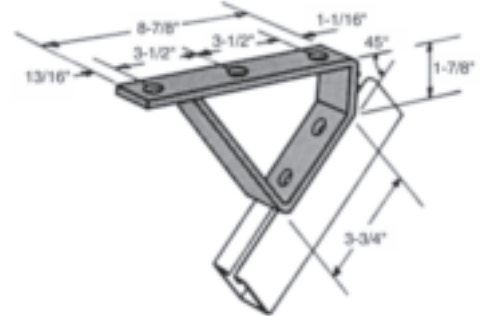

MISCELLANEOUS FITTINGS

DATA:

1/4" thick, 1 5/8" wide, holes 9/16" dia., spaced 1 7/8" on center & 1 3/16" from end.

FINISH: Electro-Galvanized

M-601
37 1/2° STAIR
SUPPORT

M-602
45° STAIR
SUPPORT

M-610
LADDER RUNG

Cat. No.	A
M-610-1	12"
M-610-2	15"
M-610-3	18"

M-611
WALL BRACKET

Cat. No.	A	B
M-611-1	2 3/8"	6"
M-611-2	4 3/8"	8"
M-611-3	6 3/8"	10"
M-611-4	8 3/8"	12"
M-611-5	10 3/8"	14"

M-605 L/R
[ITEM NAME?]

Cat. No.	A	B
M-605-1-L	3"	1 1/4"
M-605-1-R	3"	1 1/4"
M-605-2-L	3 5/8"	2"
M-605-3-R	3 5/8"	2"