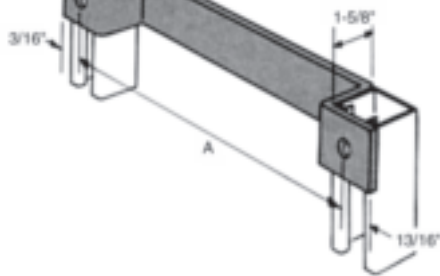

MISCELLANEOUS FITTINGS

DATA:

1/4" thick, 1 5/8" wide, holes 9/16" dia., spaced 1 7/8" on center & 1 3/16" from end.

FINISH: Electro-Galvanized

M-601
37 1/2° STAIR
SUPPORT

M-602
45° STAIR
SUPPORT

M-610
LADDER RUNG

Cat. No.	A
M-610-1	12"
M-610-2	15"
M-610-3	18"

M-611
WALL BRACKET

Cat. No.	A	B
M-611-1	2 3/8"	6"
M-611-2	4 3/8"	8"
M-611-3	6 3/8"	10"
M-611-4	8 3/8"	12"
M-611-5	10 3/8"	14"

M-605 L/R
[ITEM NAME?]

Cat. No.	A	B
M-605-1-L	3"	1 1/4"
M-605-1-R	3"	1 1/4"
M-605-2-L	3 5/8"	2"
M-605-3-R	3 5/8"	2"