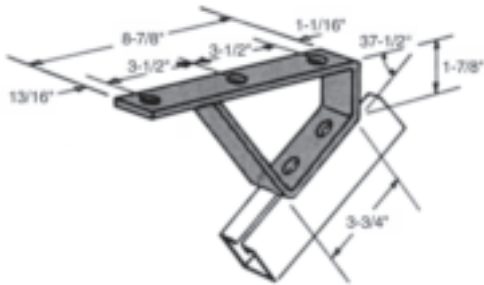

MISCELLANEOUS FITTINGS

DATA:

1/4" thick, 1 5/8" wide, holes 9/16" dia., spaced 1 7/8" on center & 1 3/16" from end.

FINISH: Electro-Galvanized

M-601
37 1/2° STAIR
SUPPORT

M-602
45° STAIR
SUPPORT

M-610
LADDER RUNG

Cat. No.	A
M-610-1	12"
M-610-2	15"
M-610-3	18"

M-611
WALL BRACKET

Cat. No.	A	B
M-611-1	2 3/8"	6"
M-611-2	4 3/8"	8"
M-611-3	6 3/8"	10"
M-611-4	8 3/8"	12"
M-611-5	10 3/8"	14"

M-605 L/R
[ITEM NAME?]

Cat. No.	A	B
M-605-1-L	3"	1 1/4"
M-605-1-R	3"	1 1/4"
M-605-2-L	3 5/8"	2"
M-605-3-R	3 5/8"	2"