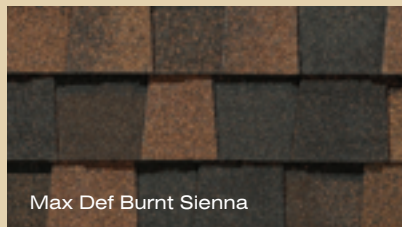

Max Def Heather Blend