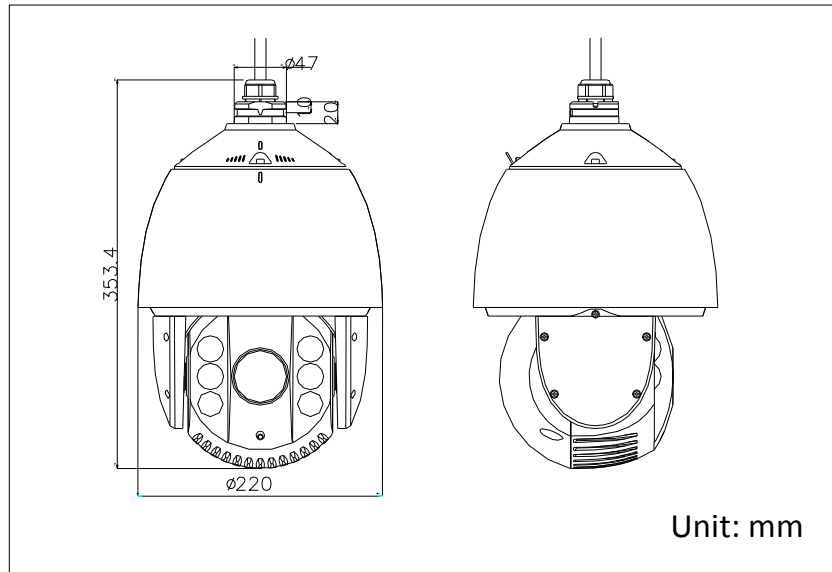

Dimensions

Order models

- DS-2AE7130TI-A, 24VAC, outdoor

Accessories