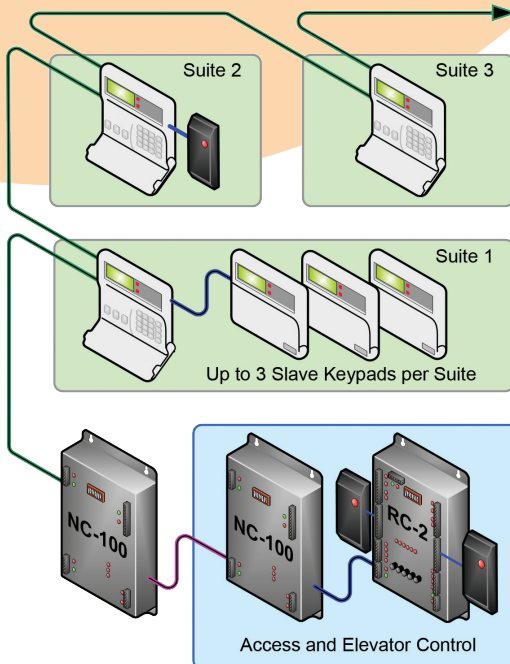

Specifications

- 19-button, tactile-operational, backlit keypad
- 16-character, 2-line LCD display
- Aesthetically designed slim-lined panel blends in with any background
- ABS plastic enclosure, available in off-white only
- Dimensions... 6.625" W x 4.5" H x 1.25" D (15.876 x 11.43 x 3.175 cm)
- Message display through LCD keypad

Output

- 2 programmable outputs, expandable to 8

Power Requirements

- Typical 50 mA at 12VDC (maximum 200 mA)

Up to 255 SafeSuite Keypads per NC-100 (RS-485 D-Net)

- 255 Keypads linked by RS-485
- 4 or 8 fully supervised inputs
- Built in outputs and local bus
- Runs on 12 VDC power bus
- Executes AxiomLinks
- Arms/disarms with reader
- Displays operator's messages
- Integrates with Elevator Control
- Directly control doors on AxiomV