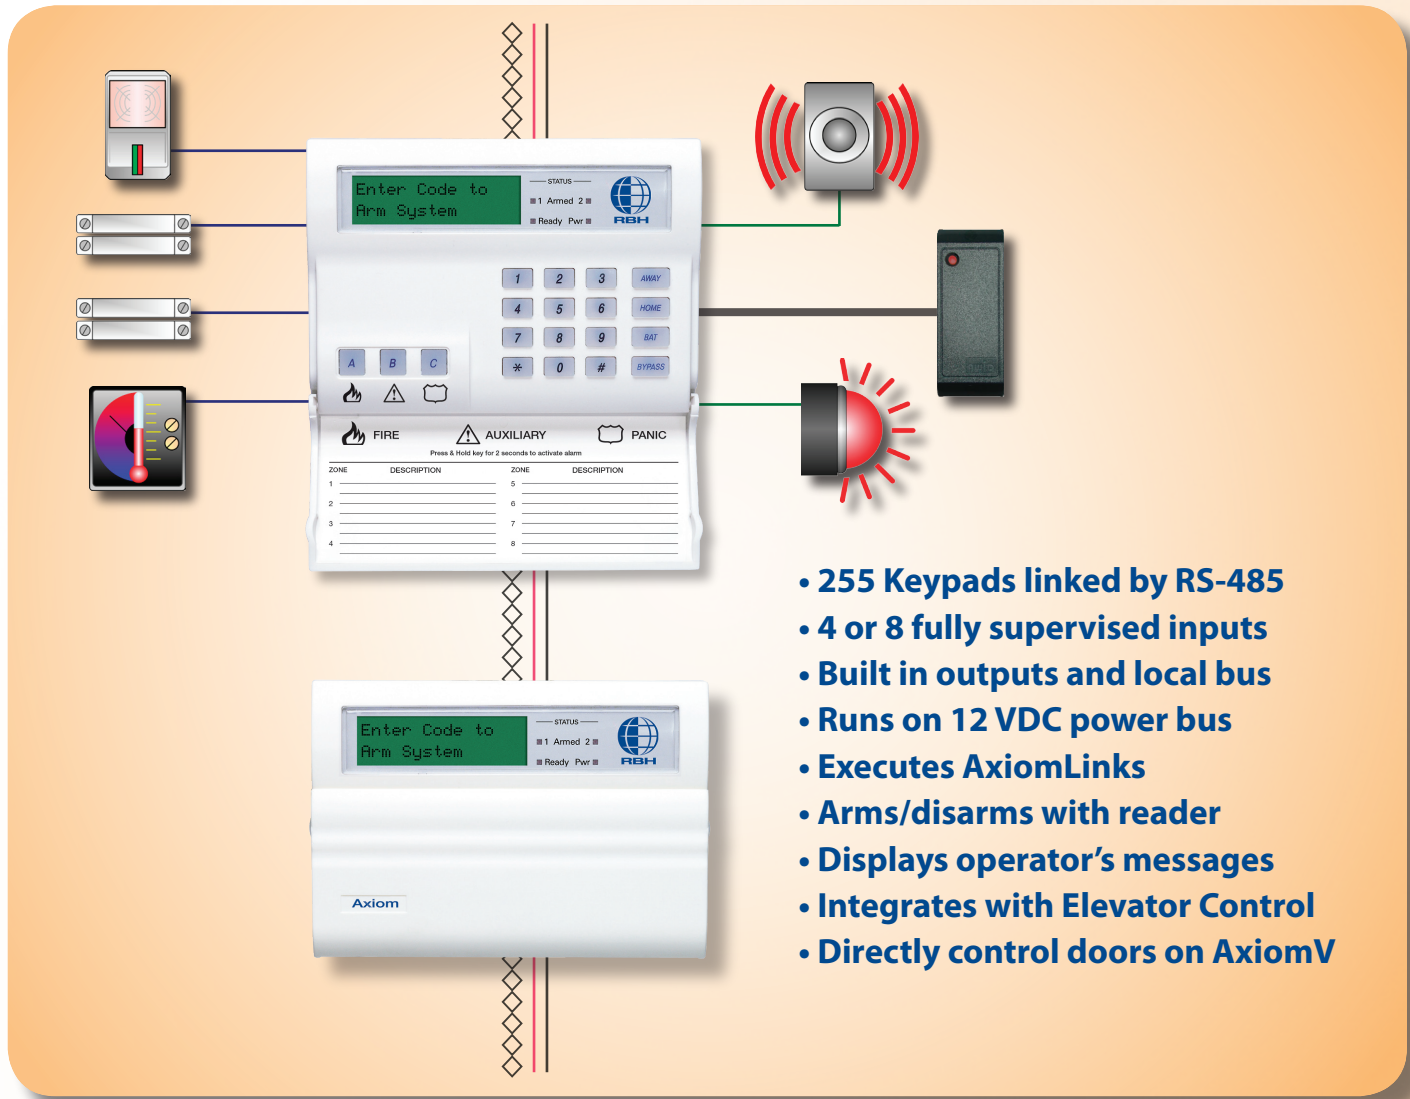

Axiom™

SafeSuite™

CONDOMINIUM & HOTEL
ALARM SYSTEM

AXIOM SafeSuite has been specifically designed for condominium and hotel living to allow for flexible offsite notification and onsite interaction with the building's common or administration area, while maintaining individual suite control.

Options

- Individual suite offsite monitoring
- Keyless entry/access control per suite
- Suite notification of family members entering the building via parking or entrance door
- Wireless (pet motion detectors etc.)

Specifications

- 19-button, tactile-operational, backlit keypad
- 16-character, 2-line LCD display
- Aesthetically designed slim-lined panel blends in with any background
- ABS plastic enclosure, available in off-white only
- Dimensions... 6.625" W x 4.5" H x 1.25" D (15.876 x 11.43 x 3.175 cm)
- Message display through LCD keypad

Output

- 2 programmable outputs, expandable to 8

Power Requirements

- Typical 50 mA at 12VDC (maximum 200 mA)

Up to 255 SafeSuite Keypads per NC-100 (RS-485 D-Net)

- 255 Keypads linked by RS-485
- 4 or 8 fully supervised inputs
- Built in outputs and local bus
- Runs on 12 VDC power bus
- Executes AxiomLinks
- Arms/disarms with reader
- Displays operator's messages
- Integrates with Elevator Control
- Directly control doors on AxiomV