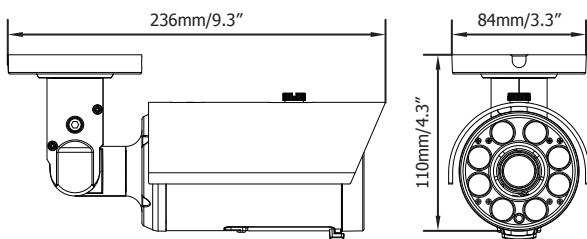

Dimensions

NEW

Specifications

Part number	EZ950
Pickup Device	1/2.8" Sony 1.37M pixels COMS
Video Format	NTSC/PAL (can be switched via OSD)
Effective Pixels	1280 (H) x 720 (V)
Scanning System	Progressive Scan
Sensitivity	0 Lux With IR On
S/N Ratio	Over 48dB (AGC off)
Electronic Shutter	Auto/Manual (x30~1/50,000) / Flk
Video Output	BNC 1.0Vp-p 75Ω
Gamma Correction	0.45
Lens Type	5-50mm DC Iris with ICR
BLC	OFF/BLC/HS BLC Selectable
AGC	0~15 Levels
White Balance	ATW/AWC-SET/Indoor/Outdoor/Manual/AWB
Sync Mode	Internal
Day/Night	Ext, Auto, Color, B/W
IR LED	8 Units
IR Distance	Up to 50m/165ft.(depending on scene IR reflectivity)
OSD Languages	12-Languages
DNR	2DNR/3DNR, OFF
DEFOG	Off/Auto(Under B/W Mode)
D-WDR	On/Off
Sens-UP	On/Off(x30~x2)
Mirror	Off/Mirror/V-Flip/Rotate
Motion Detection	Off/On for 4 selectable zones
Privacy Mask	Off/On for 4 selectable zones
Environmental	IP66 Weather Resistant
Power Source	12VDC/24VAC
Power Consumption	12VDC:15W / 24VAC:14.5W
Operating Temperature	-40°C~50°C / -40°F~122°F
Humidity	Less than 80%
Dimensions (L x W x H)	236 x 84 x 110mm / 9.29" x 3.3" x 4.3"
Weight	1100g / 2.42lbs
Certifications	CE (FC) RoHS