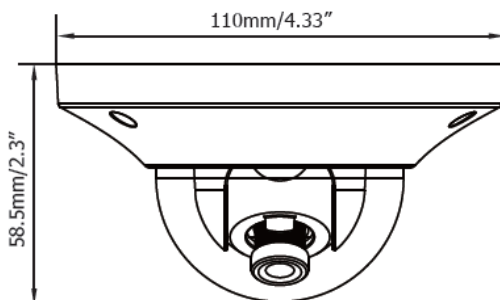

Dimensions

Specifications

Megapixel	2MP
Image Sensor	1/2.8" SONY Progressive Scan CMOS Sensor
Lens	3.6mm / 6mm
Min. Illumination	Color: 0.2 Lux at F1.4 B/W: 0.05 Lux at F1.4
Day/Night	True Day/Night with IR cut filter
Shutter Time	1/7.5 ~ 1/15,000 sec.
Video Compression	H.264 / M-JPEG / MPEG-4
Max. Video Resolution	1920 x 1080
Frame Rate	30fps
Video format	NTSC / PAL
S/N Ratio	> 50 dB
Privacy Mask	Yes
Region of Interest	Yes
Image Settings	Compression, Brightness, Sharpness, Contrast, Saturation, Hue, White balance, Exposure control, Backlight compensation, Rotation, Mirroring of images, Text and image overlay, Auto Gain Control, Auto White Balance, Highlight compensation
Interface	10BASE-T / 100BASE-TX auto-negotiation, RJ-45 socket Support MDI/MDI-X auto crossover function
Supported Protocols	TCP/IP, IPV6, UDP, ICMP, DHCP, NTP, DNS, DDNS, SMTP, SNMP, FTP, HTTP, HTTPS, PPPoE, UPnP, Bonjour, RTP, RTSP, RTCP, UDP, IGMP, SSL, ICMP, ARP, ONVIF, PSIA
Event Trigger	Manual Trigger, Motion Detection, Tamper Detection
Notification	Trigger alarm output, Send mail notification, Upload video to FTP, Record video to PC and Network alarm
Micro SD Card	micro SDHC / SDXC card
Power Supply	12 VDC & PoE
Power over Ethernet	PoE IEEE802.3af (Class 3)
Max. Power Consumption	5W Max.
Humidity	20% ~ 80% not condensing
Operating Temperature	-10°C ~ 50°C / -14°F ~ 122°F
Dimensions (L x Φ)	58.5 x 110mm / 2.3" x 4.33"
Weight	300g / 0.66lbs
Certificates	CE, FCC