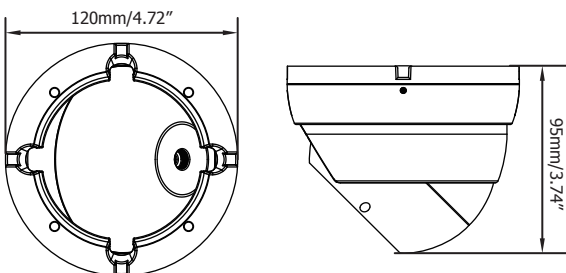

### Features

- 720P with high flexibility and performance for astounding image
- 1/2.8" Sony 1.37M pixels COMS, delivers amazing high sensitivity
- Varifocal 2.8~12mm DC iris lens to capture the desired field of view
- 36pcs IR LEDs for 30m/98ft. range (depending on scene IR reflectivity)
- D-WDR to improve the visibility under high contrast scene
- Provides 3D-Noise Reduction ensures less blurry moving subjects, vivid and high SN ratio images even under low light environments
- Support 720p & 960H Analog signal output, which can be easily switched by OSD
- The flexible angle viewing with its 3 Axis rotation design allows wall or ceiling mounting
- Special design, easy installation and operation

### Dimensions

NEW

### Specifications

Part number	EBD935
Pickup Device	1/2.8" Sony 1.37M pixels COMS
Video Format	NTSC/PAL (can be switched via OSD)
Effective Pixels	1280 (H) x 720 (V)
Scanning System	Progressive Scan
Sensitivity	0 Lux With IR On
S/N Ratio	Over 48dB (AGC off)
Electronic Shutter	Auto/Manual (x30~1/50,000) / Flk
Video Output	BNC 1.0Vp-p 75Ω
Gamma Correction	0.45
Lens Type	2.8-12mm DC Iris with ICR
BLC	OFF/BLC/HS BLC Selectable
AGC	0~15 Levels
White Balance	ATW/AWC-SET/Indoor/Outdoor/Manual/AWB
Sync Mode	Internal
Day/Night	Ext, Auto, Color, B/W
IR LED	36 Units
IR Distance	Up to 30m/98ft.(depending on scene IR reflectivity)
OSD Languages	12-Languages
DNR	2DNR/3DNR, OFF
DEFOG	Off/Auto(Under B/W Mode)
D-WDR	On/Off
Sens-UP	On/Off(x30~x2)
Mirror	Off/Mirror/V-Flip/Rotate
Motion Detection	Off/On for 4 selectable zones
Privacy Mask	Off/On for 4 selectable zones
Environmental	IP66 Weather Resistant
Power Source	12VDC
Power Consumption	12VDC:3.5W
Operating Temperature	-10°C~50°C / 14°F~122°F
Humidity	Less than 80%
Dimensions ( φ x D )	120 x 95mm / 4.72" x 3.74"
Weight	740g / 1.63lbs
Certifications	CE, FCC, RoHS